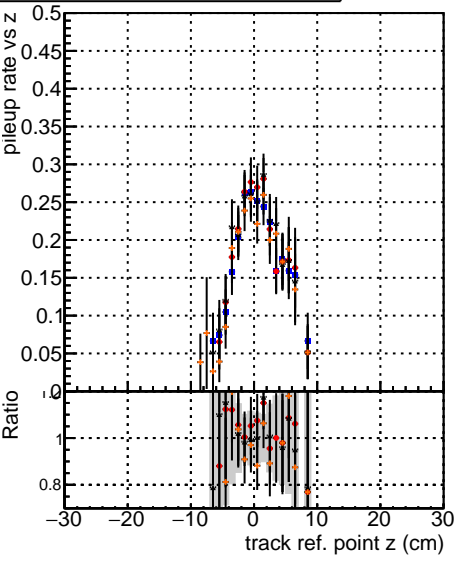

Fake rate vs vertpos

Duplicates Rate vs vertpos

Pileup rate vs vertpos

■ DQM mkFit Original
■ DQM mkFit Original-106
■ DQM mkFit NEWHSMS95 ALLITERS-106
■ DQM mkFit NEWHSMS95 ALLITERS-106

Fake rate vs v

Duplicates Rate vs v

Pileup rate vs v

Fake rate vs. sim PV z

Duplicates Rate vs sim PV z

Pileup rate vs. sim PV z