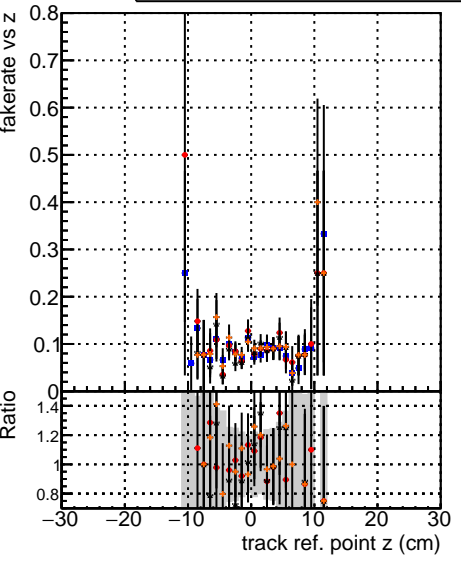

Fake rate vs vertpos

Duplicates Rate vs vertpos

Pileup rate vs vertpos

■ DQM mkFit Original
■ DQM mkFit Original-106
■ DQM mkFit NEWHSMS95 ALLITERS-106
■ DQM mkFit NEWHSMS95 ALLITERS-106

Fake rate vs v

Duplicates Rate vs v

Pileup rate vs v

Fake rate vs. sim PV z

Duplicates Rate vs sim PV z

Pileup rate vs. sim PV z