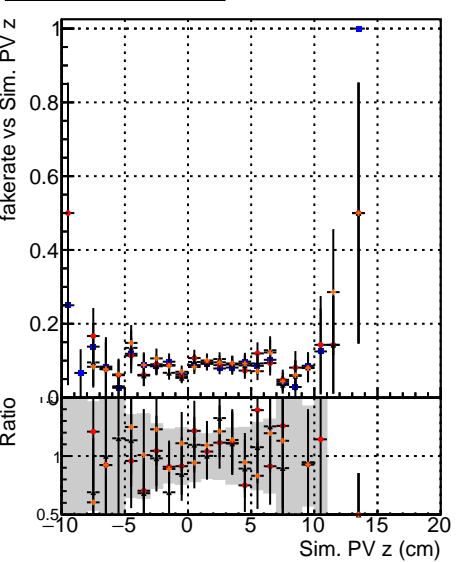

Fake rate vs vertpos

Duplicates Rate vs vertpos

Pileup rate vs vertpos

■ DQM mkFit Original
■ DQM mkFit Original-106
■ DQM mkFit NEWHSMS95 ALLITERS-106
■ DQM mkFit NEWHSMS95 ALLITERS-106

Fake rate vs v

Duplicates Rate vs v

Pileup rate vs v

Fake rate vs. sim PV z

Duplicates Rate vs sim PV z

Pileup rate vs. sim PV z