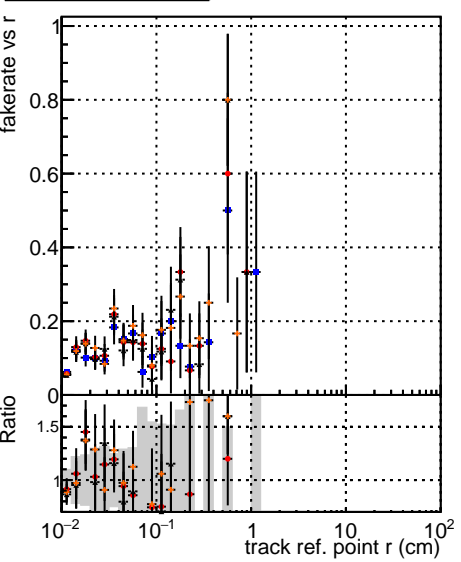

Fake rate vs vertpos

Duplicates Rate vs vertpos

Pileup rate vs vertpos

■ DQM mkFit Original
■ DQM mkFit Original-106
■ DQM mkFit NEWHSMS95 ALLITERS-106
■ DQM mkFit NEWHSMS95 ALLITERS-106

Fake rate vs v

Duplicates Rate vs v

Pileup rate vs v

Fake rate vs. sim PV z

Duplicates Rate vs sim PV z

Pileup rate vs. sim PV z