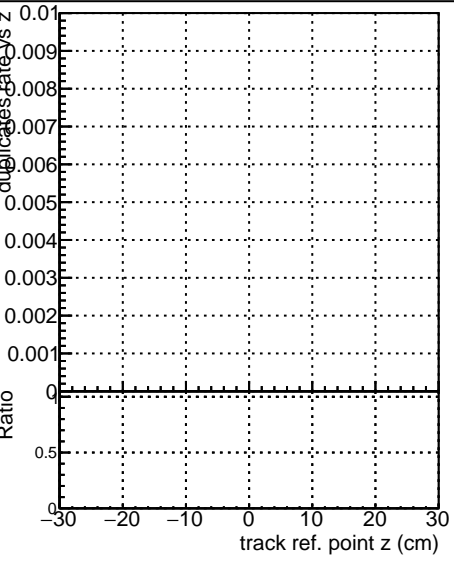

Fake rate vs vertpos

Duplicates Rate vs vertpos

Pileup rate vs vertpos

■ DQM mkFit Original
■ DQM mkFit Original-106
■ DQM mkFit NEWHSMS95 ALLITERS-106
■ DQM mkFit NEWHSMS95 ALLITERS-106

Fake rate vs v

Duplicates Rate vs v

Pileup rate vs v

Fake rate vs. sim PV z

Duplicates Rate vs sim PV z

Pileup rate vs. sim PV z