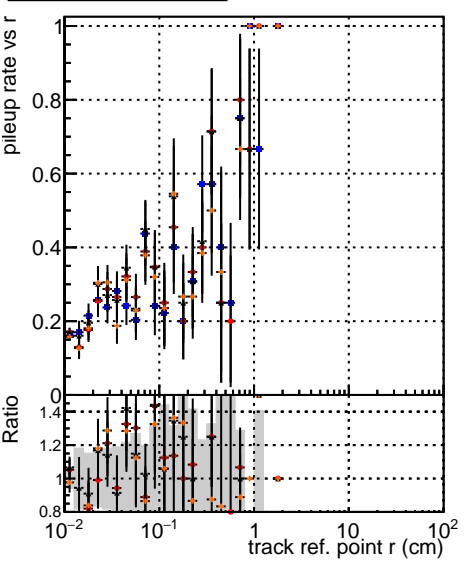

Fake rate vs vertpos

Duplicates Rate vs vertpos

Pileup rate vs vertpos

■ DQM mkFit Original
■ DQM mkFit Original-106
■ DQM mkFit NEWHSMS95 ALLITERS-106
■ DQM mkFit NEWHSMS95 ALLITERS-106

Fake rate vs v

Duplicates Rate vs v

Pileup rate vs v

Fake rate vs. sim PV z

Duplicates Rate vs sim PV z

Pileup rate vs. sim PV z