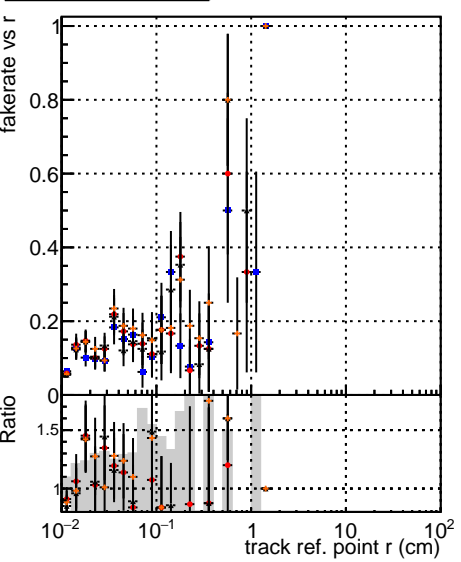

Fake rate vs vertpos

Duplicates Rate vs vertpos

Pileup rate vs vertpos

■ DQM mkFit original
● DQM mkFit original
▲ DQM mkFit original
NEW SMS95 ALLITERS-106
NEW SMS95 ALLITERS-106

Fake rate vs v

Duplicates Rate vs v

Pileup rate vs v

Fake rate vs. sim PV z

Duplicates Rate vs sim PV z

Pileup rate vs. sim PV z