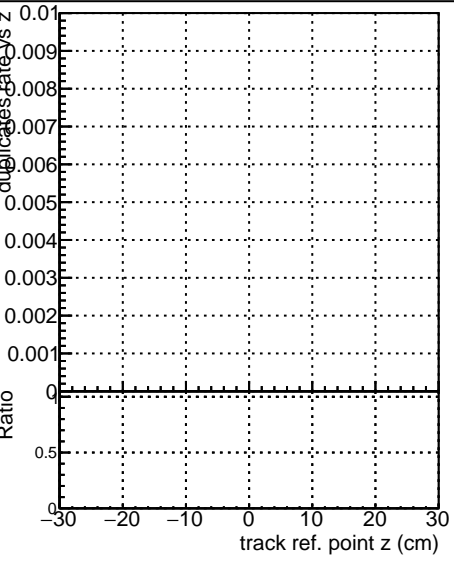

Fake rate vs vertpos

Duplicates Rate vs vertpos

Pileup rate vs vertpos

■ DQM mkFit original
● DQM mkFit original
▲ DQM mkFit original
NEW SMS95 ALLITERS-106
NEW SMS95 ALLITERS-106

Fake rate vs v

Duplicates Rate vs v

Pileup rate vs v

Fake rate vs. sim PV z

Duplicates Rate vs sim PV z

Pileup rate vs. sim PV z