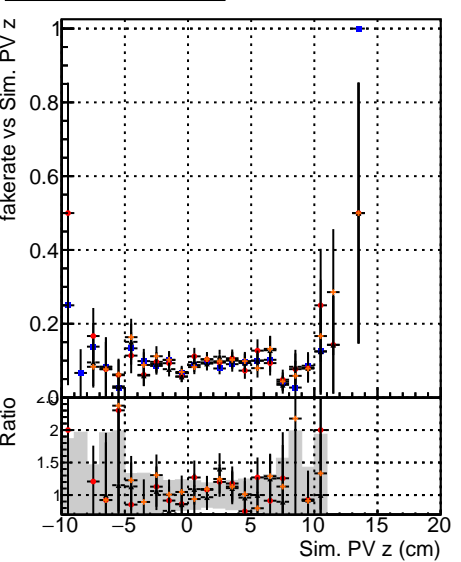

Fake rate vs vertpos

Duplicates Rate vs vertpos

Pileup rate vs vertpos

■ DQM mkFit original
● DQM mkFit original
▲ DQM mkFit original
NEW SMS95 ALLITERS-106
NEW SMS95 ALLITERS-106

Fake rate vs v

Duplicates Rate vs v

Pileup rate vs v

Fake rate vs. sim PV z

Duplicates Rate vs sim PV z

Pileup rate vs. sim PV z