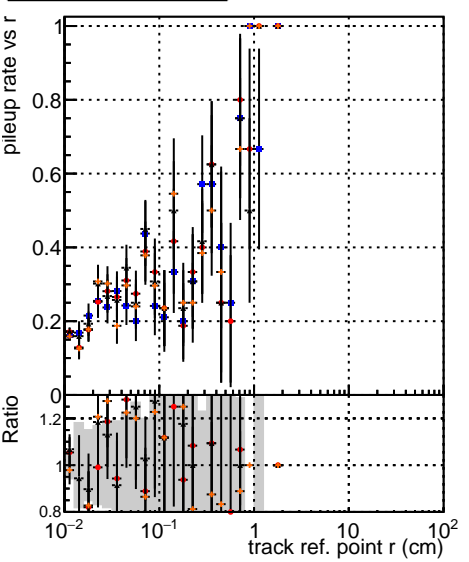

Fake rate vs vertpos

Duplicates Rate vs vertpos

Pileup rate vs vertpos

■ DQM mkFit original
● DQM mkFit original
▲ DQM mkFit original
NEW SMS95 ALLITERS-106
NEW SMS95 ALLITERS-106

Fake rate vs v

Duplicates Rate vs v

Pileup rate vs v

Fake rate vs. sim PV z

Duplicates Rate vs sim PV z

Pileup rate vs. sim PV z