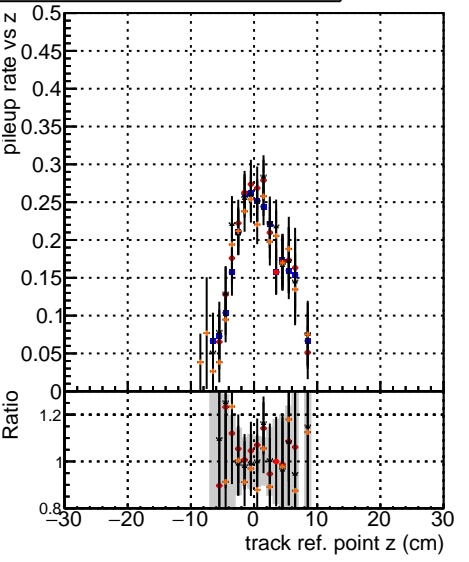

Fake rate vs vertpos

Duplicates Rate vs vertpos

Pileup rate vs vertpos

■ DQM mkFit original
● DQM mkFit original
▲ DQM mkFit original
NEW SMS95 ALLITERS-106
NEW SMS95 ALLITERS-106

Fake rate vs v

Duplicates Rate vs v

Pileup rate vs v

Fake rate vs. sim PV z

Duplicates Rate vs sim PV z

Pileup rate vs. sim PV z