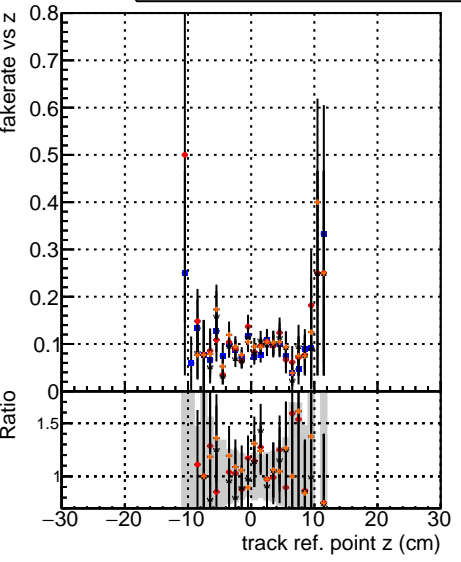

Fake rate vs vertpos

Duplicates Rate vs vertpos

Pileup rate vs vertpos

■ DQM mkFit original
● DQM mkFit original
▲ DQM mkFit original
NEW SMS95 ALLITERS-106
NEW SMS95 ALLITERS-106

Fake rate vs v

Duplicates Rate vs v

Pileup rate vs v

Fake rate vs. sim PV z

Duplicates Rate vs sim PV z

Pileup rate vs. sim PV z