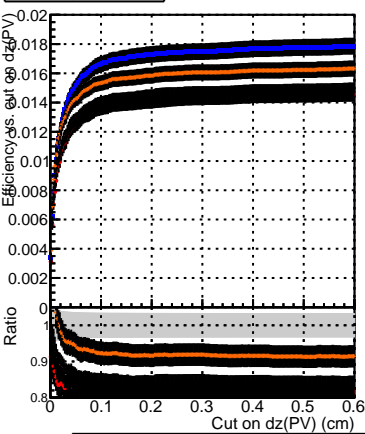

Efficiency vs. dz (PV)

Efficiency (tracking eff factorized out) vs. dz (PV)

Fake rate

- DQM\_mkFit\_TToriginal
- DQM\_mkFit\_TToriginal-106
- DQM\_mkFit\_TTNEWHSMS95\_ALLITERS-106
- DQM\_mkFit\_TTNEWHSMS90\_ALLITERS-106