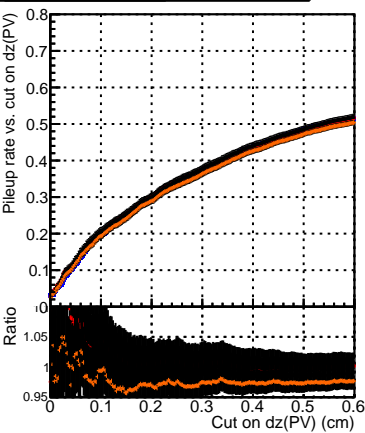

Efficiency vs. dz (PV)

Efficiency (tracking eff factorized out) vs. dz (PV)

Fake rate

- DQM\_mkFit\_TToriginal
- DQM\_mkFit\_TToriginal-106
- DQM\_mkFit\_TTNEWHSMS95\_ALLITERS-106
- DQM\_mkFit\_TTNEWHSMS90\_ALLITERS-106