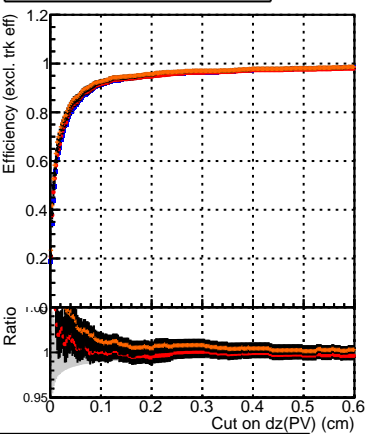

Efficiency vs. dz (PV)

Efficiency (tracking eff factorized out) vs. dz (PV)

Fake rate

- DQM\_mkFit\_TToriginal
- DQM\_mkFit\_TToriginal-106
- DQM\_mkFit\_TTNEWHSMS95\_ALLITERS-106
- DQM\_mkFit\_TTNEWHSMS90\_ALLITERS-106