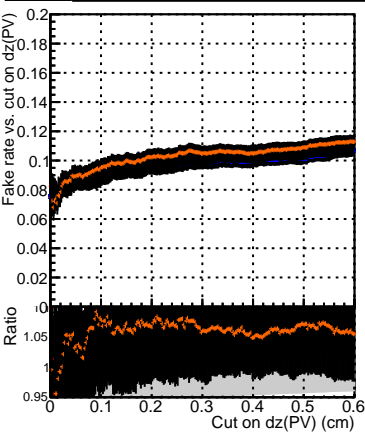

Efficiency vs. dz (PV)

Efficiency (tracking eff factorized out) vs. dz (PV)

Fake rate

- DQM\_mkFit\_TToriginal
- DQM\_mkFit\_TToriginal-106
- DQM\_mkFit\_TTNEWHSMS95\_ALLITERS-106
- DQM\_mkFit\_TTNEWHSMS90\_ALLITERS-106