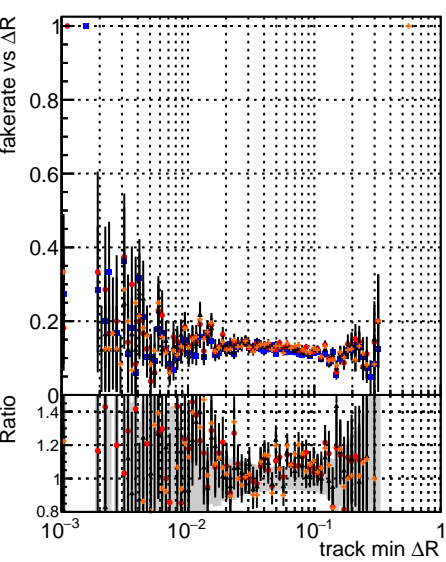

Fake rate vs dr

Duplicates Rate vs dr

Pileup rate vs dr

Legend:   
 - Blue square: DQM mkFit Original-106   
 - Red circle: DQM mkFit Original-106   
 - Green triangle: DQM mkFit NEWSMS95 ALLITERS-106   
 - Orange diamond: DQM mkFit NEWSMS95 ALLITERS-106

Fake rate vs

Fake rate vs pu