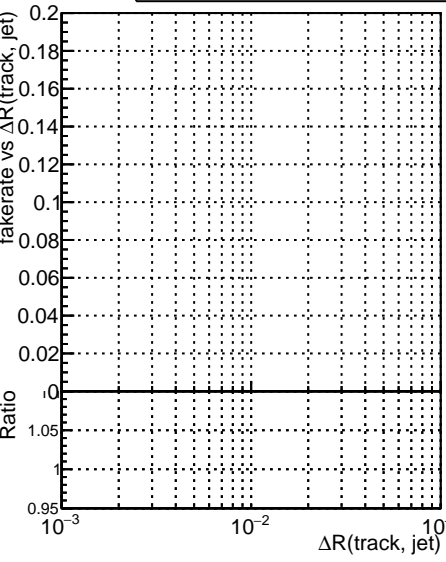

Fake rate vs dr

Duplicates Rate vs dr

Pileup rate vs dr

Legend:   
 - Blue square: DQM mkFit Original-106   
 - Red circle: DQM mkFit Original-106   
 - Green triangle: DQM mkFit NEWSMS95 ALLITERS-106   
 - Orange diamond: DQM mkFit NEWSMS95 ALLITERS-106

Fake rate vs

Fake rate vs pu