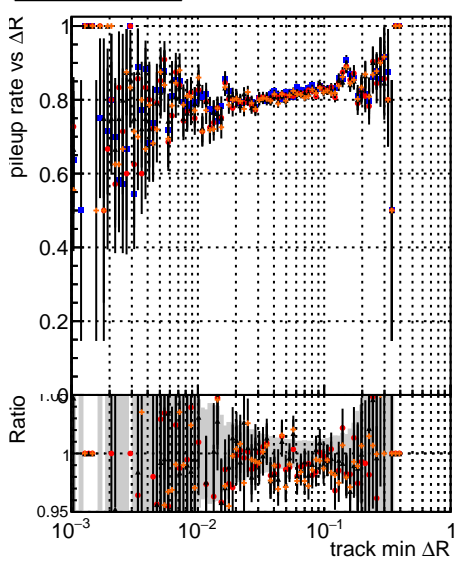

Fake rate vs dr

Duplicates Rate vs dr

Pileup rate vs dr

Legend:   
 - Blue square: DQM mkFit Original-106   
 - Red circle: DQM mkFit Original-106   
 - Green triangle: DQM mkFit NEWSMS95 ALLITERS-106   
 - Orange diamond: DQM mkFit NEWSMS95 ALLITERS-106

Fake rate vs

Fake rate vs pu