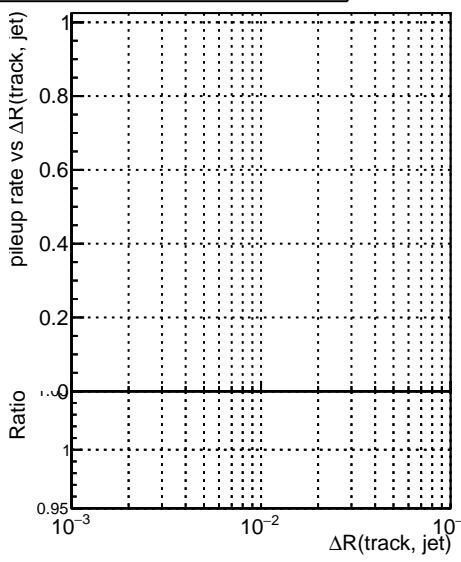

Fake rate vs dr

Duplicates Rate vs dr

Pileup rate vs dr

Legend:   
 - Blue square: DQM mkFit Original-106   
 - Red circle: DQM mkFit Original-106   
 - Green triangle: DQM mkFit NEWSMS95 ALLITERS-106   
 - Orange diamond: DQM mkFit NEWSMS95 ALLITERS-106

Fake rate vs

Fake rate vs pu