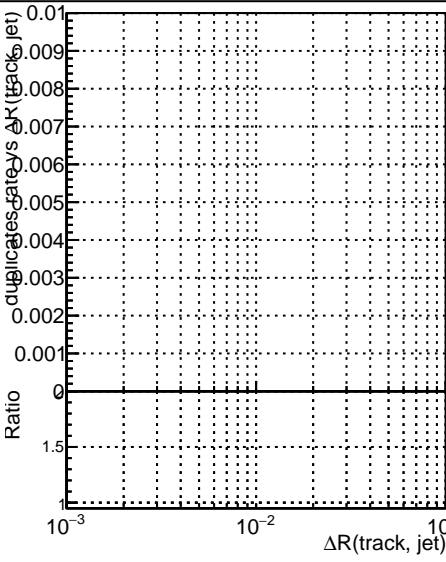

Fake rate vs dr

Duplicates Rate vs dr

Pileup rate vs dr

Legend:   
 - Blue square: DQM mkFit Original-106   
 - Red circle: DQM mkFit Original-106   
 - Green triangle: DQM mkFit NEWSMS95 ALLITERS-106   
 - Orange diamond: DQM mkFit NEWSMS95 ALLITERS-106

Fake rate vs

Fake rate vs pu