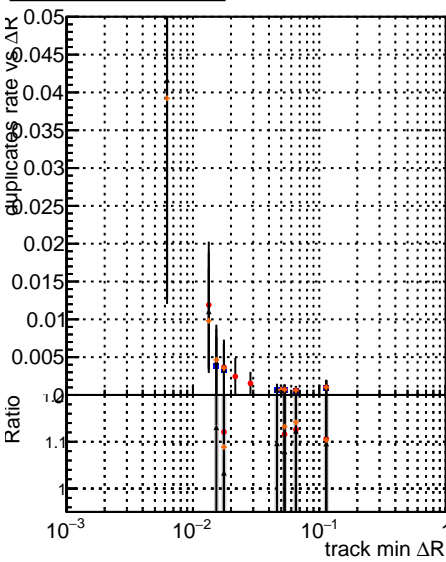

Fake rate vs dr

Duplicates Rate vs dr

Pileup rate vs dr

Legend:   
 - Blue square: DQM mkFit Original-106   
 - Red circle: DQM mkFit Original-106   
 - Green triangle: DQM mkFit NEWSMS95 ALLITERS-106   
 - Orange diamond: DQM mkFit NEWSMS95 ALLITERS-106

Fake rate vs

Fake rate vs pu