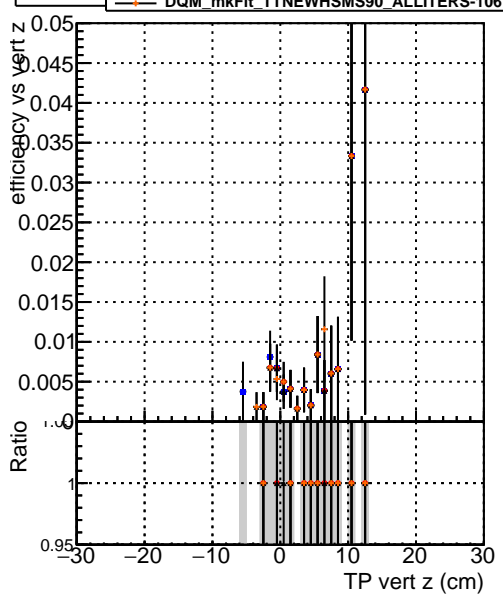

Efficiency vs vertpos

- DQM_mkFit_TToriginal
- DQM_mkFit_TToriginal-106
- DQM_mkFit_TTNEWHSMS95_ALLITERS-106
- DQM_mkFit_TTNEWHSMS90_ALLITERS-106

Efficiency vs vert z

Efficiency vs. sim PV z