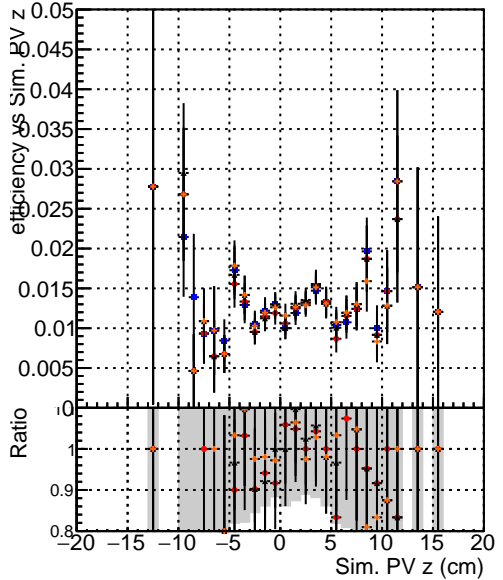

Efficiency vs vertpos**fake+duplicates vs vert r****Efficiency vs vert z****fake+duplicates vs Sim. PV z****Efficiency vs. sim PV z****fake+duplicates vs Sim. PV z**

- DQM_mkFit_TToriginal
- DQM_mkFit_TToriginal-106
- DQM_mkFit_TTNEWHSMS95_ALLITERS-106
- DQM_mkFit_TTNEWHSMS90_ALLITERS-106