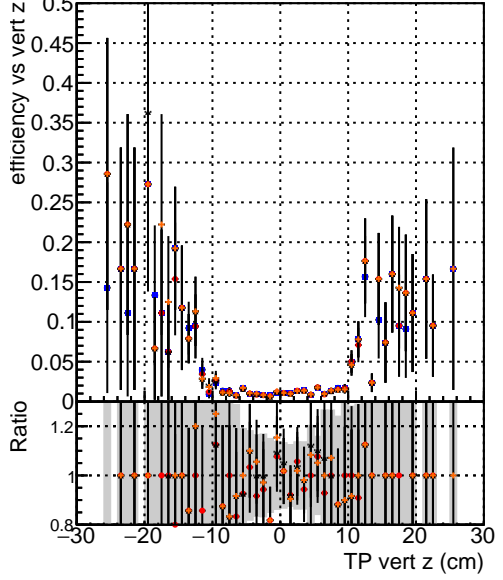

Efficiency vs vertpos**fake+duplicates vs vert r****Efficiency vs vert z****fake+duplicates vs Sim. PV z****Efficiency vs. sim PV z****fake+duplicates vs Sim. PV z**

- DQM_mkFit_TToriginal
- DQM_mkFit_TToriginal-106
- DQM_mkFit_TTNEWHSMS95_ALLITERS-106
- DQM_mkFit_TTNEWHSMS90_ALLITERS-106