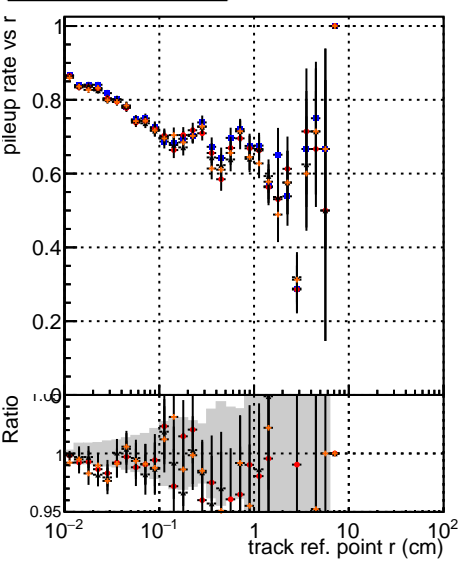

Fake rate vs vertpos

Duplicates Rate vs vertpos

Pileup rate vs vertpos

—●— DGM mkFit —●— Original  
—●— DGM mkFit —●— NEWSMS95 ALLITERS-106  
—●— DGM mkFit —●— NEWSMS95 ALLITERS-106

Fake rate vs v

Duplicates Rate vs v

Pileup rate vs v

Fake rate vs. sim PV z

Duplicates Rate vs sim PV z

Pileup rate vs. sim PV z