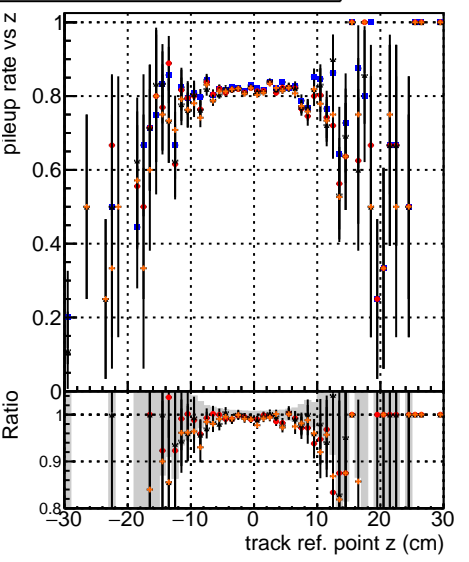

Fake rate vs vertpos

Duplicates Rate vs vertpos

Pileup rate vs vertpos

—●— DGM mkFit —●— Original  
—●— DGM mkFit —●— NEWSMS95 ALLITERS-106  
—●— DGM mkFit —●— NEWSMS95 ALLITERS-106

Fake rate vs v

Duplicates Rate vs v

Pileup rate vs v

Fake rate vs. sim PV z

Duplicates Rate vs sim PV z

Pileup rate vs. sim PV z