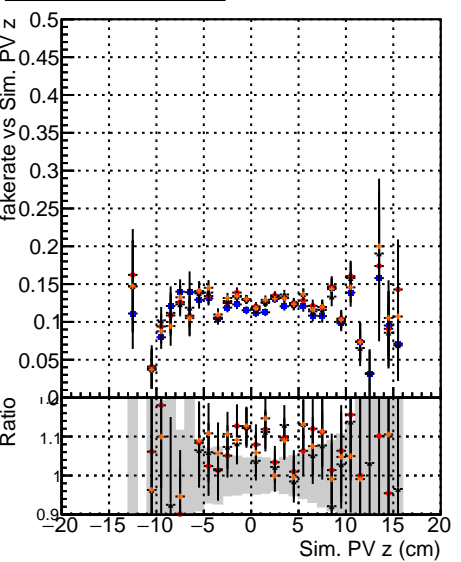

Fake rate vs vertpos

Duplicates Rate vs vertpos

Pileup rate vs vertpos

—●— DGM mkFit —●— Original  
—●— DGM mkFit —●— NEWSMS95 ALLITERS-106  
—●— DGM mkFit —●— NEWSMS95 ALLITERS-106

Fake rate vs v

Duplicates Rate vs v

Pileup rate vs v

Fake rate vs. sim PV z

Duplicates Rate vs sim PV z

Pileup rate vs. sim PV z