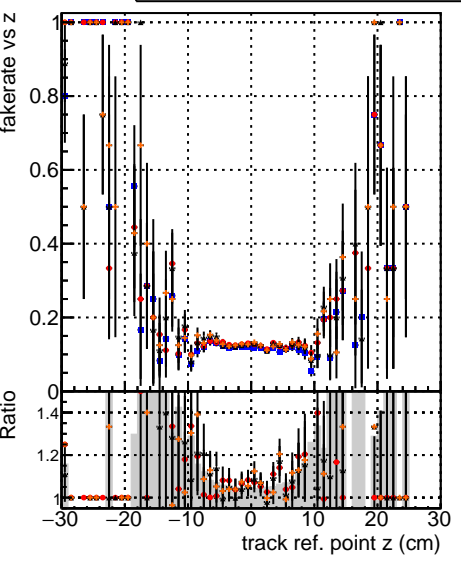

Fake rate vs vertpos

Duplicates Rate vs vertpos

Pileup rate vs vertpos

—●— DGM mkFit —●— Original  
—●— DGM mkFit —●— NEWSMS95 ALLITERS-106  
—●— DGM mkFit —●— NEWSMS95 ALLITERS-106

Fake rate vs v

Duplicates Rate vs v

Pileup rate vs v

Fake rate vs. sim PV z

Duplicates Rate vs sim PV z

Pileup rate vs. sim PV z