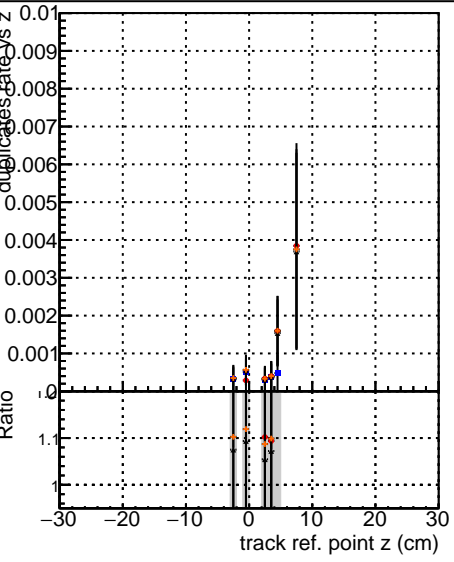

Fake rate vs vertpos

Duplicates Rate vs vertpos

Pileup rate vs vertpos

—●— DGM mkFit —●— Original  
—●— DGM mkFit —●— NEWSMS95 ALLITERS-106  
—●— DGM mkFit —●— NEWSMS95 ALLITERS-106

Fake rate vs v

Duplicates Rate vs v

Pileup rate vs v

Fake rate vs. sim PV z

Duplicates Rate vs sim PV z

Pileup rate vs. sim PV z