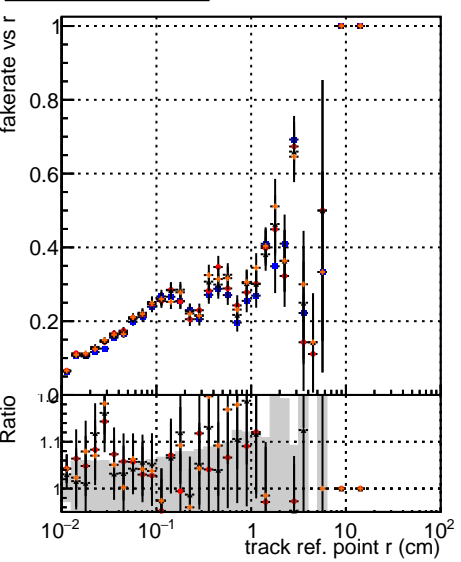

Fake rate vs vertpos

Duplicates Rate vs vertpos

Pileup rate vs vertpos

—●— DGM mkFit —●— Original  
—●— DGM mkFit —●— NEWSMS95 ALLITERS-106  
—●— DGM mkFit —●— NEWSMS95 ALLITERS-106

Fake rate vs v

Duplicates Rate vs v

Pileup rate vs v

Fake rate vs. sim PV z

Duplicates Rate vs sim PV z

Pileup rate vs. sim PV z