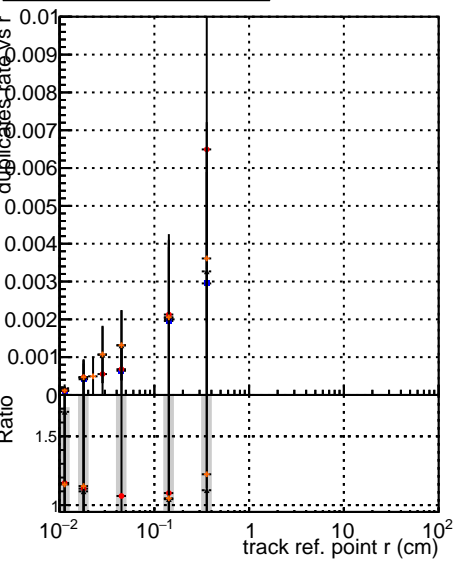

Fake rate vs vertpos

Duplicates Rate vs vertpos

Pileup rate vs vertpos

—●— DGM mkFit —●— Original  
—●— DGM mkFit —●— NEWSMS95 ALLITERS-106  
—●— DGM mkFit —●— NEWSMS95 ALLITERS-106

Fake rate vs v

Duplicates Rate vs v

Pileup rate vs v

Fake rate vs. sim PV z

Duplicates Rate vs sim PV z

Pileup rate vs. sim PV z