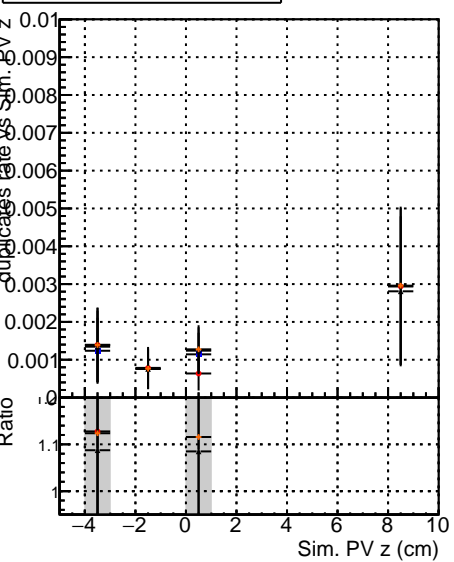

Fake rate vs vertpos

Duplicates Rate vs vertpos

Pileup rate vs vertpos

—●— DGM mkFit —●— Original  
—●— DGM mkFit —●— NEWSMS95 ALLITERS-106  
—●— DGM mkFit —●— NEWSMS95 ALLITERS-106

Fake rate vs v

Duplicates Rate vs v

Pileup rate vs v

Fake rate vs. sim PV z

Duplicates Rate vs sim PV z

Pileup rate vs. sim PV z