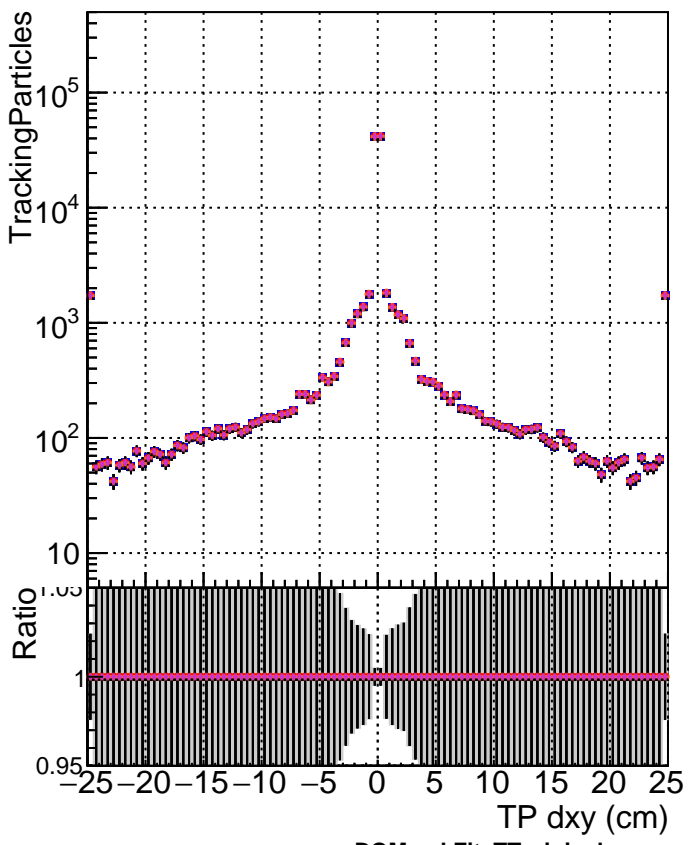

N of simulated tracks vs dxy

N of associated tracks (simToReco) vs dxy

N of simulated track

- DQM_mkFit_TToriginal
- DQM_mkFit_TToriginal-106
- ▲ DQM_mkFit_TTNEWHSMS95_ALLITERS-106
- ◆ DQM_mkFit_TTNEWHSMS95chi2_ALLITERS-106
- ◇ DQM_mkFit_TTNEWHSMS95dpdq_ALLITERS-106