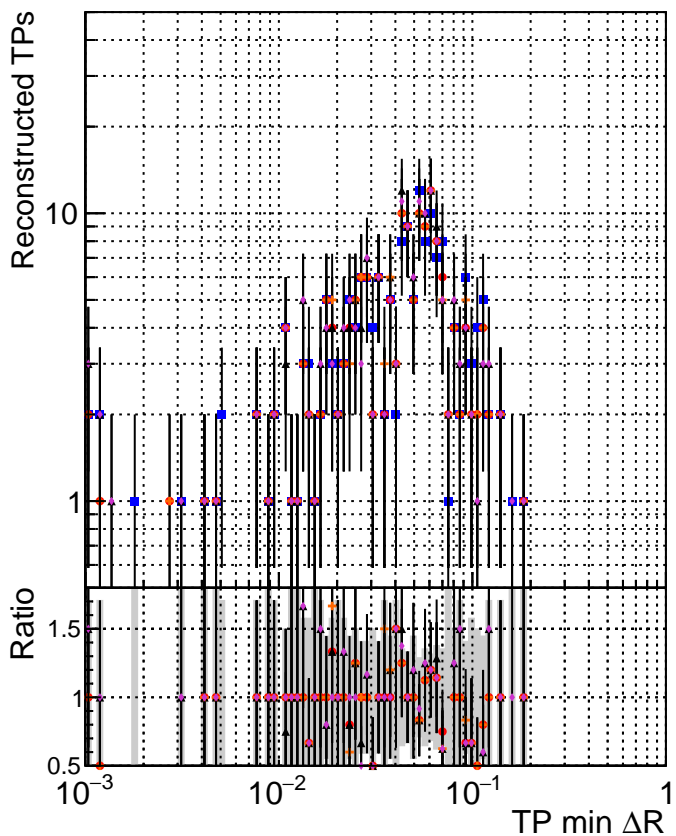

N of simulated tracks vs dR

N of associated tracks (simToReco) vs dR

N of simulated trac

- DQM_mkFit_TToriginal
- DQM_mkFit_TToriginal-106
- ▲ DQM_mkFit_TTNEWHSMS95_ALLITERS-106
- ◆ DQM_mkFit_TTNEWHSMS95chi2_ALLITERS-106
- ◆ DQM_mkFit_TTNEWHSMS95dpdq_ALLITERS-106