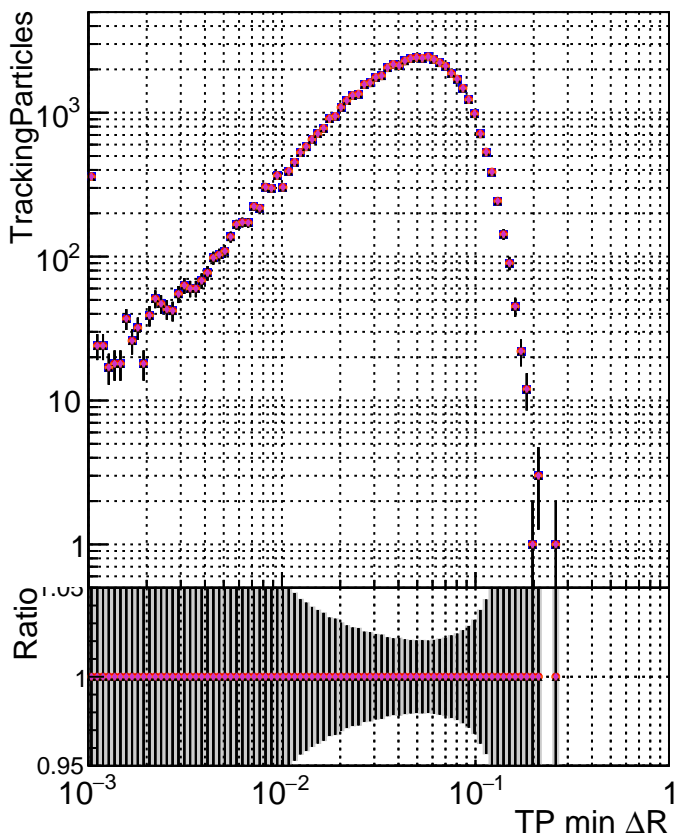

N of simulated tracks vs dR

N of associated tracks (simToReco) vs dR

N of simulated trac

- DQM_mkFit_TToriginal
- DQM_mkFit_TToriginal-106
- ▲ DQM_mkFit_TTNEWHSMS95_ALLITERS-106
- ◆ DQM_mkFit_TTNEWHSMS95chi2_ALLITERS-106
- ◆ DQM_mkFit_TTNEWHSMS95dpdq_ALLITERS-106