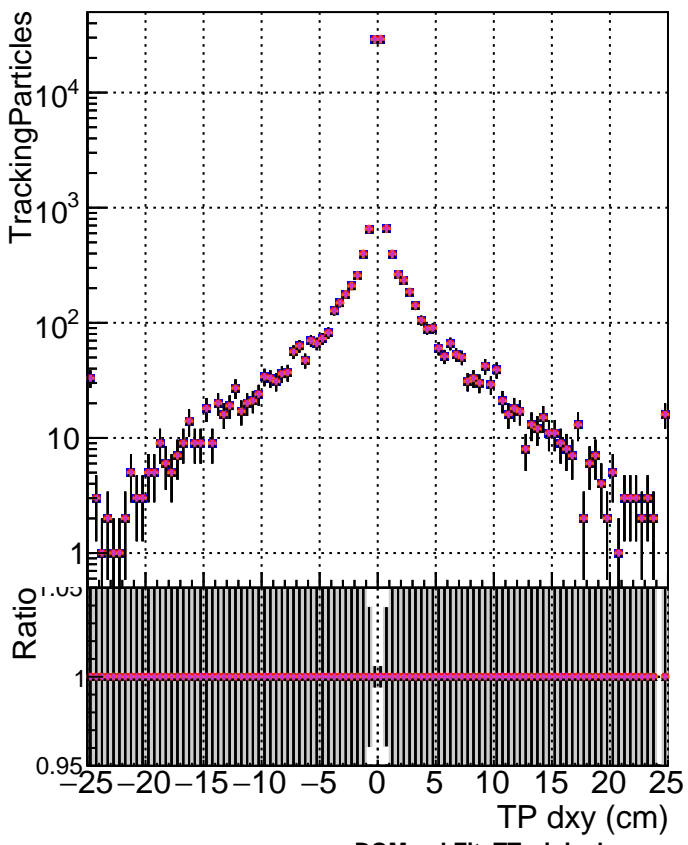

N of simulated tracks vs dxy

N of associated tracks (simToReco) vs dxy

N of simulated track

- DQM_mkFit_TToriginal
- DQM_mkFit_TToriginal-106
- ▲— DQM_mkFit_TTNEWHSMS95_ALLITERS-106
- ◆— DQM_mkFit_TTNEWHSMS95chi2_ALLITERS-106
- ◇— DQM_mkFit_TTNEWHSMS95dpdq_ALLITERS-106