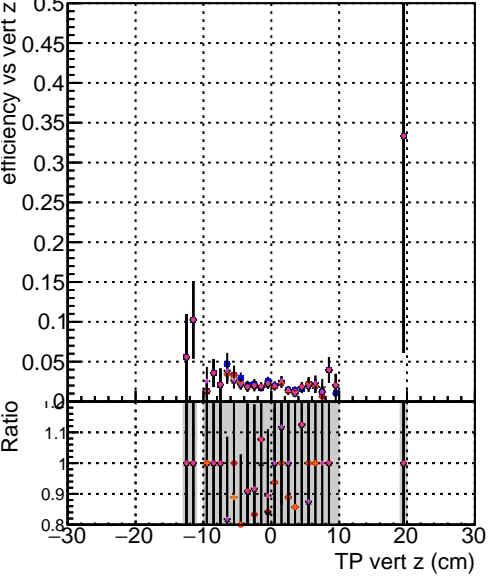

Efficiency vs vertpos

Efficiency vs vert r

—	DQM mkFit	Original
—	DQM mkFit	NEWHSM95 ALLITERS-106
—	DQM mkFit	NEWHSM95ch2 ALLITERS-106
—	DQM mkFit	NEWHSM95dpdg ALLITERS-106

Efficiency vs. sim PV z