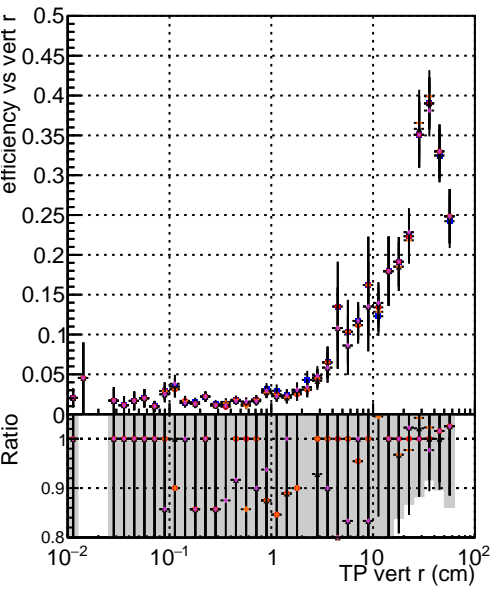

Efficiency vs vertpos

Efficiency vs vert r

—	DQM mkFit	Original
—	DQM mkFit	NEWHSM95 ALLITERS-106
—	DQM mkFit	NEWHSM95ch2 ALLITERS-106
—	DQM mkFit	NEWHSM95dpdg ALLITERS-106

Efficiency vs. sim PV z