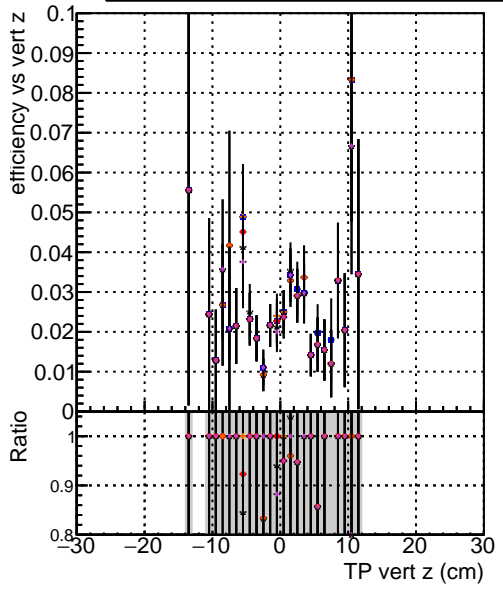

Efficiency vs vertpos

Efficiency

- DQM mkFit Original-106
- DQM mkFit NEWHSM95 ALLITERS-106
- DQM mkFit NEWHSM95ch2 ALLITERS-106
- DQM mkFit NEWHSM95dpdg ALLITERS-106

Efficiency vs. sim PV z