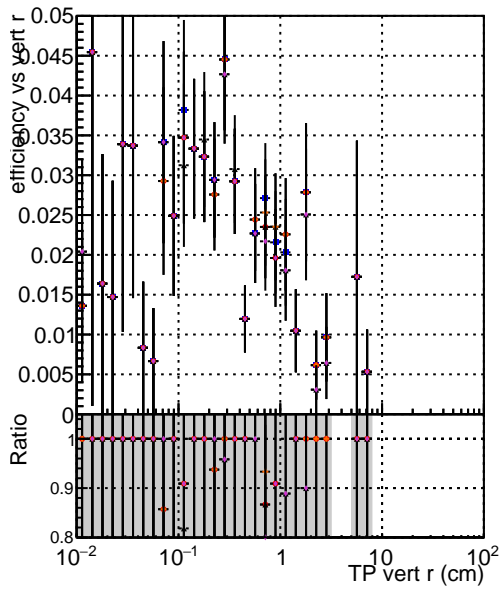

Efficiency vs vertpos

Efficiency

- DQM mkFit Original-106
- DQM mkFit NEWHSM95 ALLITERS-106
- DQM mkFit NEWHSM95ch2 ALLITERS-106
- DQM mkFit NEWHSM95dpdg ALLITERS-106

Efficiency vs. sim PV z