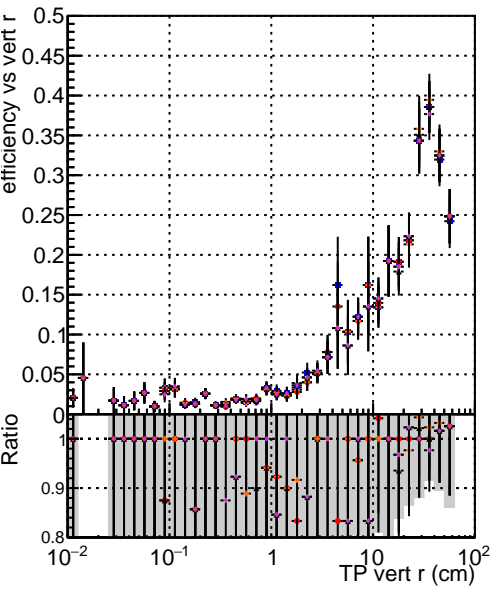

Efficiency vs vertpos

Efficiency vs vertpos

—	DQM mkFit	original
—	DQM mkFit	original-106
—	DQM mkFit	NEWHSM95 ALLITERS-106
—	DQM mkFit	NEWHSM95ch2 ALLITERS-106
—	DQM mkFit	NEWHSM95dpdg ALLITERS-106

Efficiency vs. sim PV z