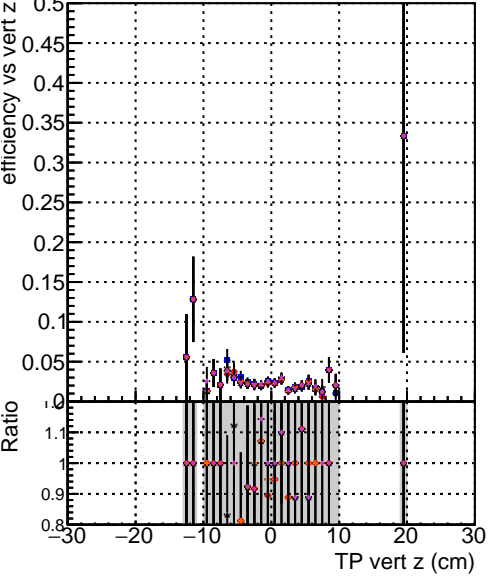

Efficiency vs vertpos

Efficiency vs vertpos

—	DQM mkFit	original
—	DQM mkFit	original-106
—	DQM mkFit	NEWHSM95 ALLITERS-106
—	DQM mkFit	NEWHSM95ch2 ALLITERS-106
—	DQM mkFit	NEWHSM95dpdg ALLITERS-106

Efficiency vs. sim PV z