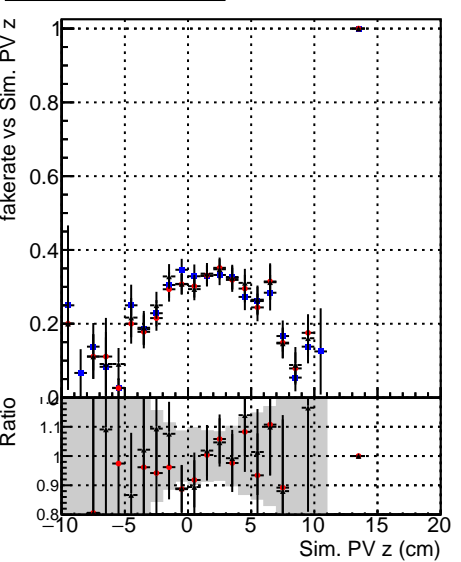

Fake rate vs vertpos**Duplicates Rate vs vertpos****Pileup rate vs vertpos**

—●— DQM_mkFit_TToriginal
—●— DQM_mkFit_TTNEWHS_ALLITERS
—●— DQM_mkFit_TTNEWHSMS_ALLITERS

Fake rate vs v**Fake rate vs. sim PV z****Duplicates Rate vs sim PV z****Pileup rate vs. sim PV z**