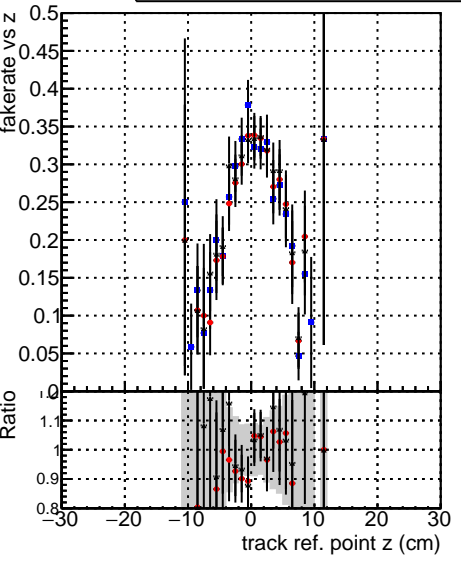

Fake rate vs vertpos**Duplicates Rate vs vertpos****Pileup rate vs vertpos**

—●— DQM_mkFit_TToriginal
—●— DQM_mkFit_TTNEWHS_ALLITERS
—●— DQM_mkFit_TTNEWHSMS_ALLITERS

Fake rate vs v**Fake rate vs. sim PV z****Duplicates Rate vs sim PV z****Pileup rate vs. sim PV z**