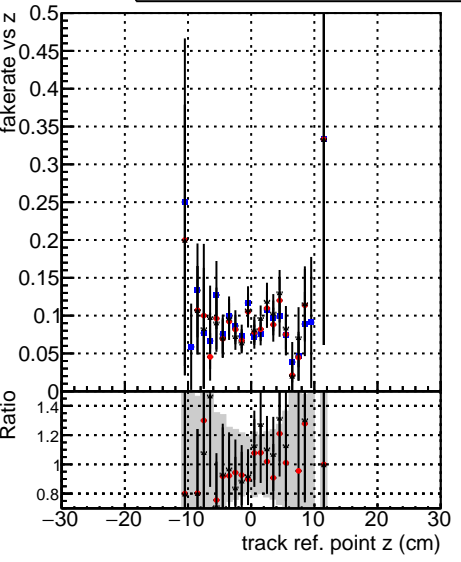

Fake rate vs vertpos**Duplicates Rate vs vertpos****Pileup rate vs vertpos**

—●— DQM_mkFit_TToriginal
—●— DQM_mkFit_TTNEWHS_ALLITERS
—●— DQM_mkFit_TTNEWHSMS_ALLITERS

Fake rate vs v**Fake rate vs. sim PV z****Duplicates Rate vs sim PV z****Pileup rate vs. sim PV z**