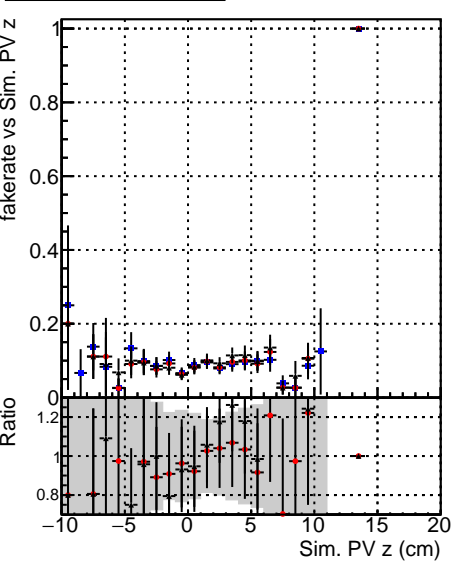

Fake rate vs vertpos**Duplicates Rate vs vertpos****Pileup rate vs vertpos**

—●— DQM_mkFit_TToriginal
—●— DQM_mkFit_TTNEWHS_ALLITERS
—●— DQM_mkFit_TTNEWHSMS_ALLITERS

Fake rate vs v**Fake rate vs. sim PV z****Duplicates Rate vs sim PV z****Pileup rate vs. sim PV z**