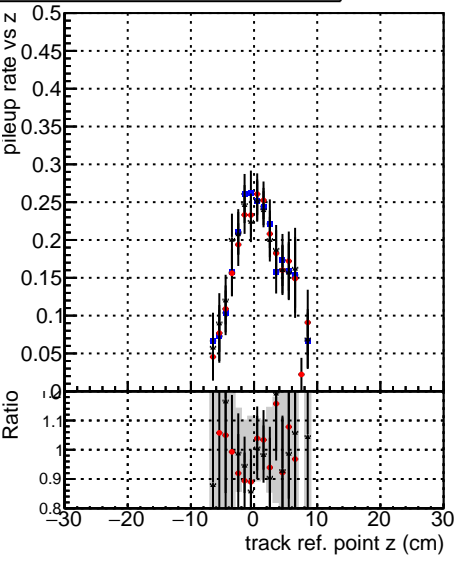

Fake rate vs vertpos**Duplicates Rate vs vertpos****Pileup rate vs vertpos**

—●— DQM_mkFit_TToriginal
—●— DQM_mkFit_TTNEWHS_ALLITERS
—●— DQM_mkFit_TTNEWHSMS_ALLITERS

Fake rate vs v**Fake rate vs. sim PV z****Duplicates Rate vs sim PV z****Pileup rate vs. sim PV z**