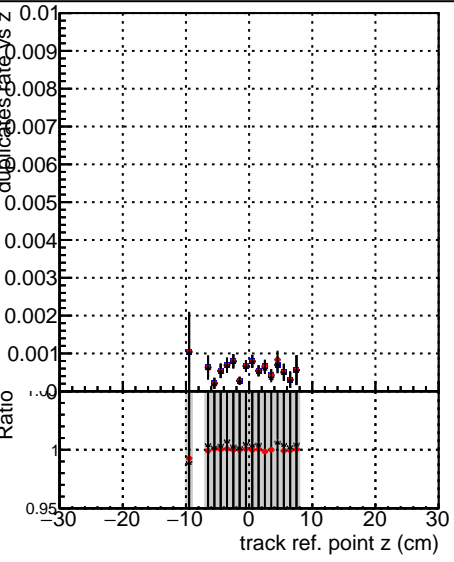

Fake rate vs vertpos**Duplicates Rate vs vertpos****Pileup rate vs vertpos**

Legend:
 - Blue squares: DQM_mkFit_TToriginal
 - Red circles: DQM_mkFit_TTNEWS ALLITERS
 - Black triangles: DQM_mkFit_TTNEWSMS ALLITERS

Fake rate vs v**Fake rate vs. sim PV z****Duplicates Rate vs sim PV z****Pileup rate vs. sim PV z**