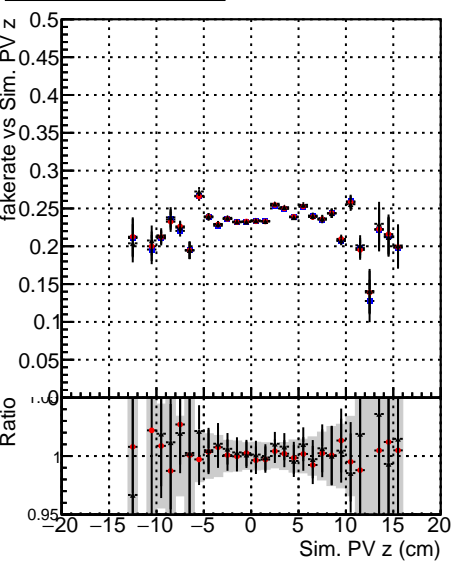

Fake rate vs vertpos**Duplicates Rate vs vertpos****Pileup rate vs vertpos**

Legend:
 - Blue squares: DQM_mkFit_TToriginal
 - Red circles: DQM_mkFit_TTNEWS ALLITERS
 - Black triangles: DQM_mkFit_TTNEWSMS ALLITERS

Fake rate vs v**Fake rate vs. sim PV z****Duplicates Rate vs sim PV z****Pileup rate vs. sim PV z**