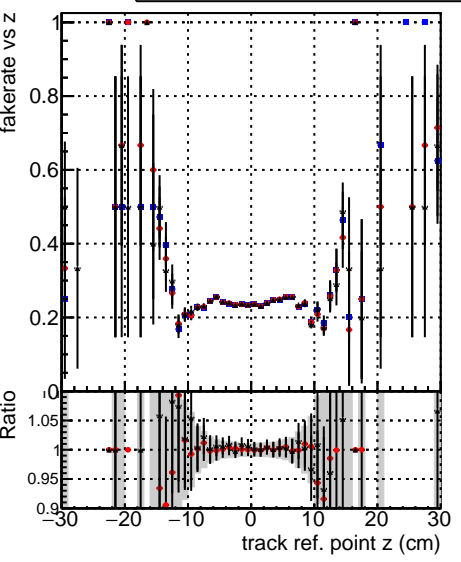

Fake rate vs vertpos**Duplicates Rate vs vertpos****Pileup rate vs vertpos**

Legend:
 - Blue squares: DQM_mkFit_TToriginal
 - Red circles: DQM_mkFit_TTNEWS ALLITERS
 - Black triangles: DQM_mkFit_TTNEWSMS ALLITERS

Fake rate vs v**Fake rate vs. sim PV z****Duplicates Rate vs sim PV z****Pileup rate vs. sim PV z**