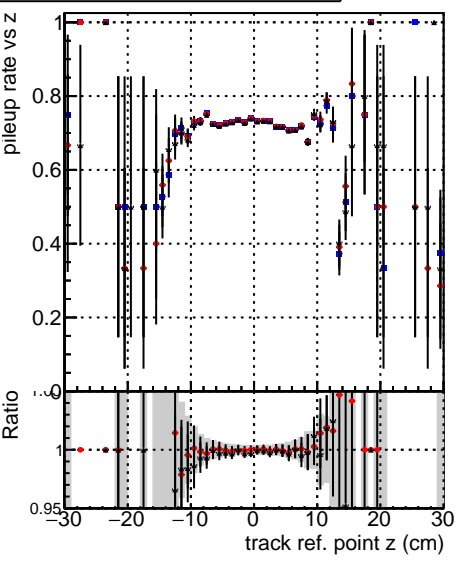

Fake rate vs vertpos**Duplicates Rate vs vertpos****Pileup rate vs vertpos**

Legend:
 - Blue squares: DQM_mkFit_TToriginal
 - Red circles: DQM_mkFit_TTNEWS ALLITERS
 - Black triangles: DQM_mkFit_TTNEWSMS ALLITERS

Fake rate vs v**Fake rate vs. sim PV z****Duplicates Rate vs sim PV z****Pileup rate vs. sim PV z**