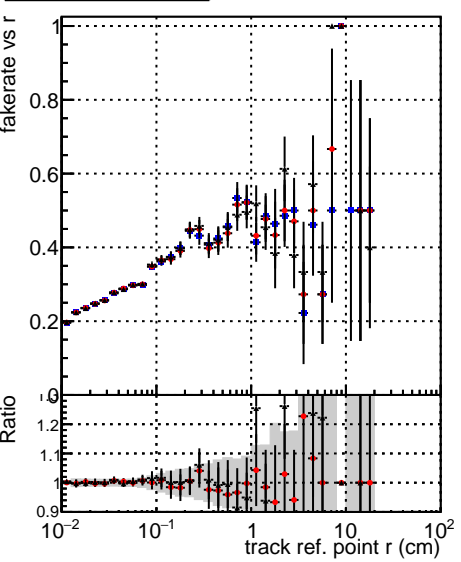

Fake rate vs vertpos**Duplicates Rate vs vertpos****Pileup rate vs vertpos**

Legend:
 - Blue squares: DQM_mkFit_TToriginal
 - Red circles: DQM_mkFit_TTNEWS ALLITERS
 - Black triangles: DQM_mkFit_TTNEWSMS ALLITERS

Fake rate vs v**Fake rate vs. sim PV z****Duplicates Rate vs sim PV z****Pileup rate vs. sim PV z**