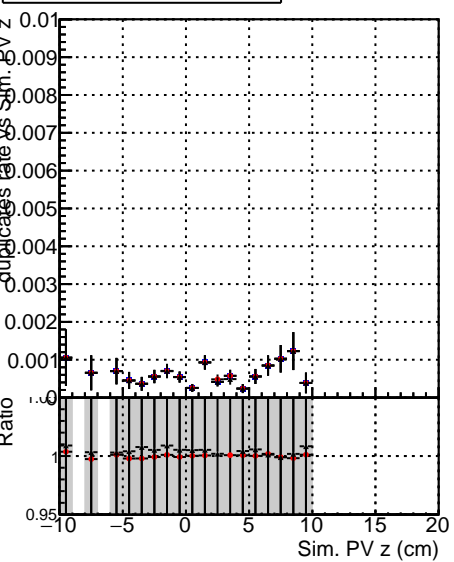

Fake rate vs vertpos**Duplicates Rate vs vertpos****Pileup rate vs vertpos**

Legend:
 - Blue squares: DQM_mkFit_TToriginal
 - Red circles: DQM_mkFit_TTNEWS ALLITERS
 - Black triangles: DQM_mkFit_TTNEWSMS ALLITERS

Fake rate vs v**Fake rate vs. sim PV z****Duplicates Rate vs sim PV z****Pileup rate vs. sim PV z**