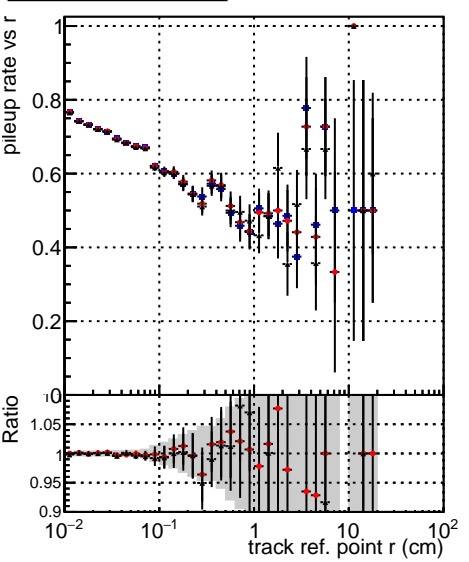

Fake rate vs vertpos**Duplicates Rate vs vertpos****Pileup rate vs vertpos**

Legend:
 - Blue squares: DQM_mkFit_TToriginal
 - Red circles: DQM_mkFit_TTNEWS ALLITERS
 - Black triangles: DQM_mkFit_TTNEWSMS ALLITERS

Fake rate vs v**Fake rate vs. sim PV z****Duplicates Rate vs sim PV z****Pileup rate vs. sim PV z**