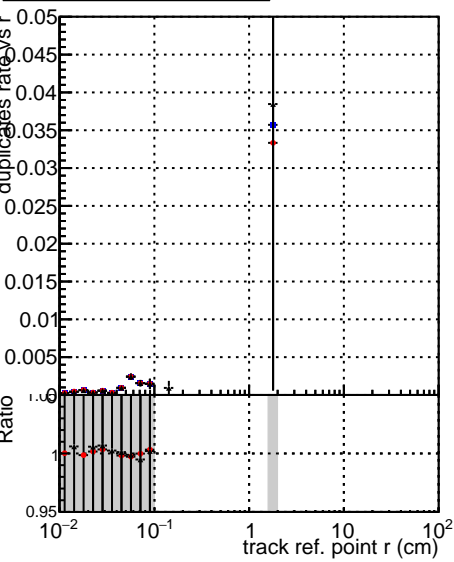

Fake rate vs vertpos**Duplicates Rate vs vertpos****Pileup rate vs vertpos**

Legend:
 - Blue squares: DQM_mkFit_TToriginal
 - Red circles: DQM_mkFit_TTNEWS ALLITERS
 - Black triangles: DQM_mkFit_TTNEWSMS ALLITERS

Fake rate vs v**Fake rate vs. sim PV z****Duplicates Rate vs sim PV z****Pileup rate vs. sim PV z**