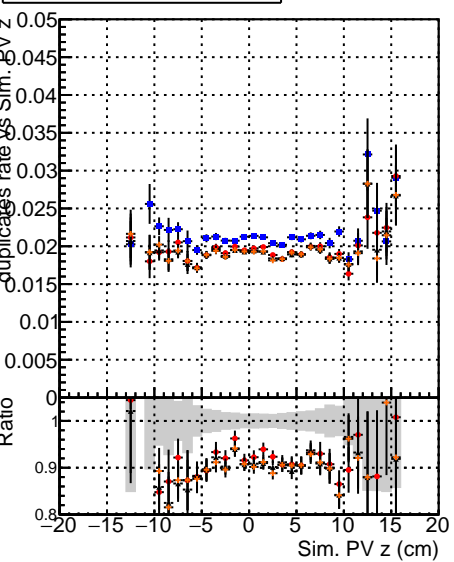

Fake rate vs vertpos**Duplicates Rate vs vertpos****Pileup rate vs vertpos**

Legend for Fake rate vs v:

- DQM mKFIT Original
- DQM mKFIT BLW
- DQM mKFIT BLW 1H

Fake rate vs v**Fake rate vs. sim PV z****Duplicates Rate vs sim PV z****Pileup rate vs. sim PV z**