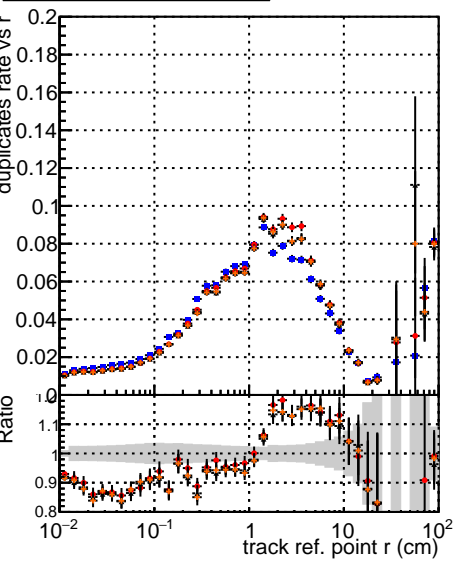

Fake rate vs vertpos**Duplicates Rate vs vertpos****Pileup rate vs vertpos**

Legend for Fake rate vs v:

- DQM mKFIT Original
- DQM mKFIT BLW
- DQM mKFIT BLW 1H

Fake rate vs v**Fake rate vs. sim PV z****Duplicates Rate vs sim PV z****Pileup rate vs. sim PV z**