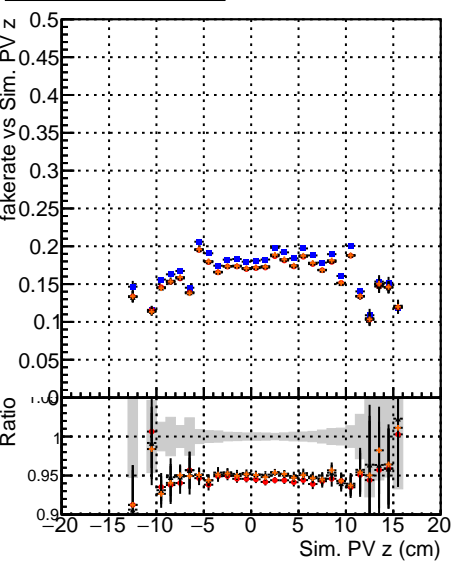

Fake rate vs vertpos**Duplicates Rate vs vertpos****Pileup rate vs vertpos**

Legend for Fake rate vs v:

- DQM mKFIT Original
- DQM mKFIT BLW
- DQM mKFIT BLW 1H

Fake rate vs v**Fake rate vs. sim PV z****Duplicates Rate vs sim PV z****Pileup rate vs. sim PV z**