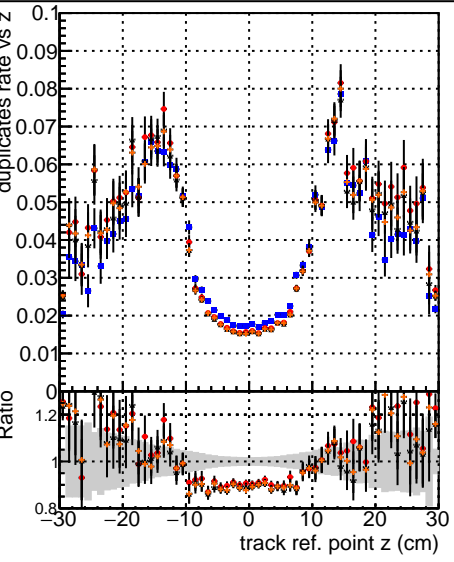

Fake rate vs vertpos**Duplicates Rate vs vertpos****Pileup rate vs vertpos**

Legend for Fake rate vs v:

- DQM mKFIT Original
- DQM mKFIT BLW
- DQM mKFIT BLW 1H

Fake rate vs v**Fake rate vs. sim PV z****Duplicates Rate vs sim PV z****Pileup rate vs. sim PV z**