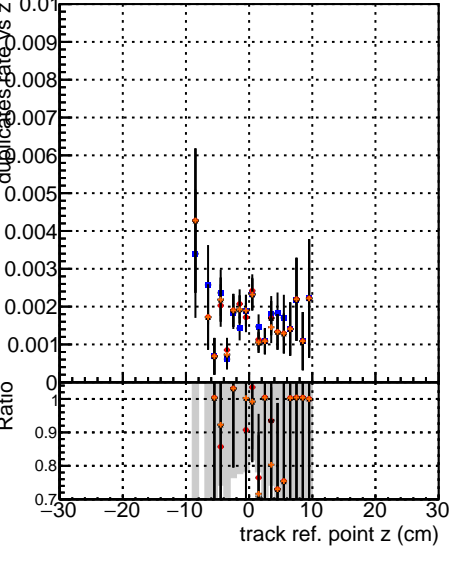

Fake rate vs vertpos**Duplicates Rate vs vertpos****Pileup rate vs vertpos**
Fake rate vs v
 Legend:
 - Blue square: DQM
 - Red circle: mKFIT
 - Black cross: Original
 - Blue square: BLW 1H
 - Red circle: BLW 1H
 - Black cross: BLW 1H
**Fake rate vs. sim PV z****Duplicates Rate vs sim PV z****Pileup rate vs. sim PV z**