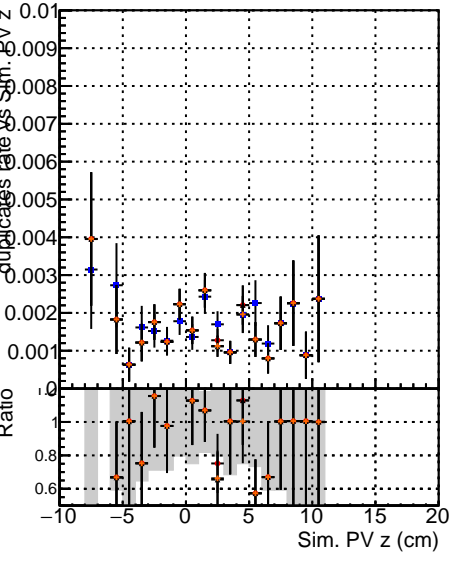

Fake rate vs vertpos**Duplicates Rate vs vertpos****Pileup rate vs vertpos**
Fake rate vs v
 Legend:
 - Blue square: DQM
 - Red circle: mKFIT
 - Black cross: Original
 - Blue square: BLW 1H
 - Red circle: BLW 1H
 - Black cross: BLW 1H
**Fake rate vs. sim PV z****Duplicates Rate vs sim PV z****Pileup rate vs. sim PV z**