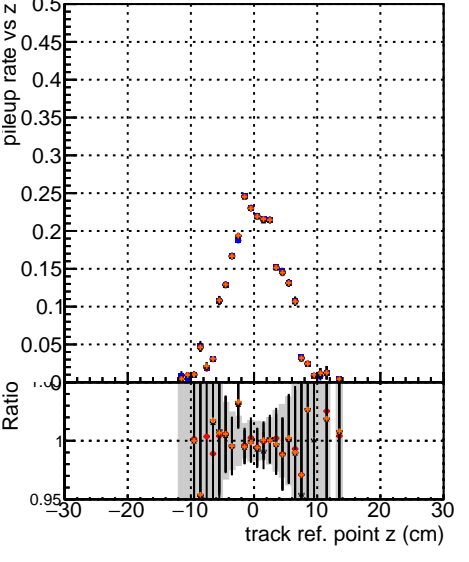

Fake rate vs vertpos**Duplicates Rate vs vertpos****Pileup rate vs vertpos**
Fake rate vs v
 Legend:
 - Blue square: DQM
 - Red circle: mKFIT
 - Black cross: Original
 - Blue square: BLW 1H
 - Red circle: BLW 1H
 - Black cross: BLW 1H
**Fake rate vs. sim PV z****Duplicates Rate vs sim PV z****Pileup rate vs. sim PV z**