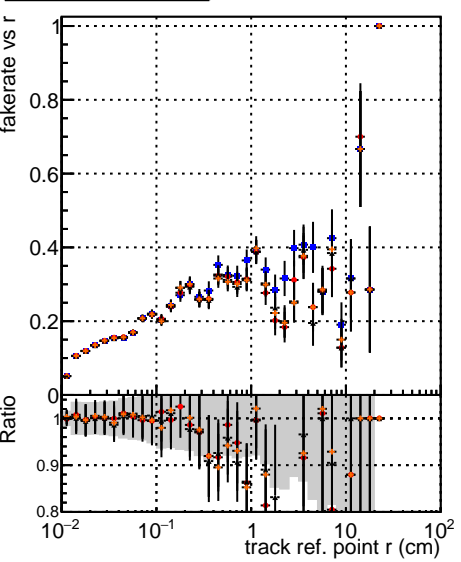

Fake rate vs vertpos**Duplicates Rate vs vertpos****Pileup rate vs vertpos**
Fake rate vs v
 Legend:
 - Blue square: DQM
 - Red circle: mKFIT
 - Black cross: Original
 - Blue square: BLW 1H
 - Red circle: BLW 1H
 - Black cross: BLW 1H
**Fake rate vs. sim PV z****Duplicates Rate vs sim PV z****Pileup rate vs. sim PV z**