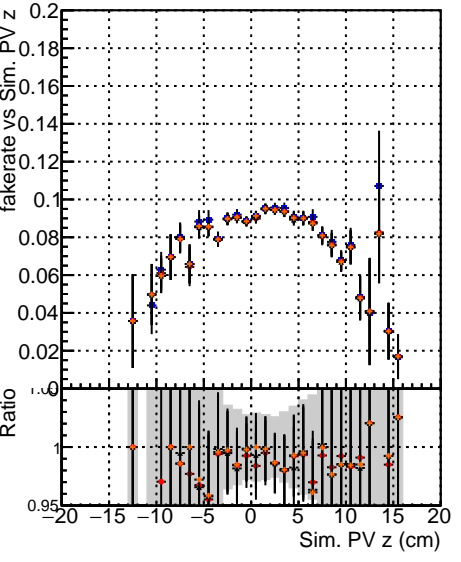

Fake rate vs vertpos**Duplicates Rate vs vertpos****Pileup rate vs vertpos**
Fake rate vs v
 Legend:
 - Blue square: DQM
 - Red circle: mKFIT
 - Black cross: Original
 - Blue square: BLW 1H
 - Red circle: BLW 1H
 - Black cross: BLW 1H
**Fake rate vs. sim PV z****Duplicates Rate vs sim PV z****Pileup rate vs. sim PV z**