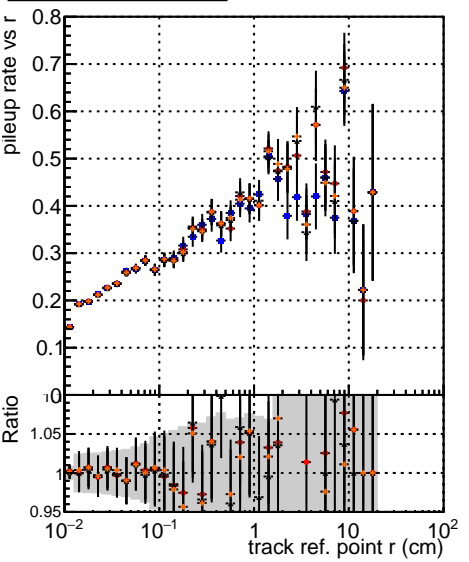

Fake rate vs vertpos**Duplicates Rate vs vertpos****Pileup rate vs vertpos**
Fake rate vs v
 Legend:
 - Blue square: DQM
 - Red circle: mKFIT
 - Black cross: Original
 - Blue square: BLW 1H
 - Red circle: BLW 1H
 - Black cross: BLW 1H
**Fake rate vs. sim PV z****Duplicates Rate vs sim PV z****Pileup rate vs. sim PV z**