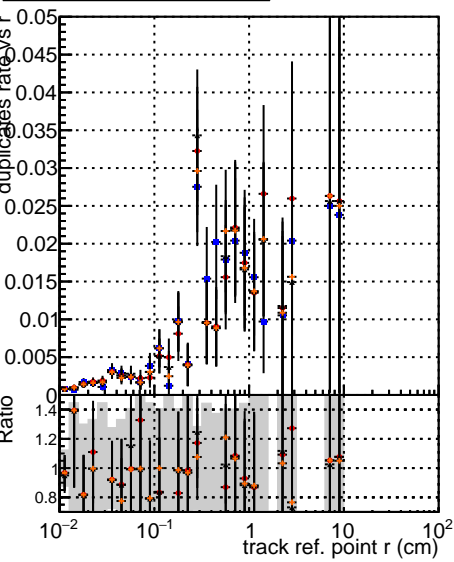

Fake rate vs vertpos**Duplicates Rate vs vertpos****Pileup rate vs vertpos**
Fake rate vs v
 Legend:
 - Blue square: DQM
 - Red circle: mKFIT
 - Black cross: Original
 - Blue square: BLW 1H
 - Red circle: BLW 1H
 - Black cross: BLW 1H
**Fake rate vs. sim PV z****Duplicates Rate vs sim PV z****Pileup rate vs. sim PV z**