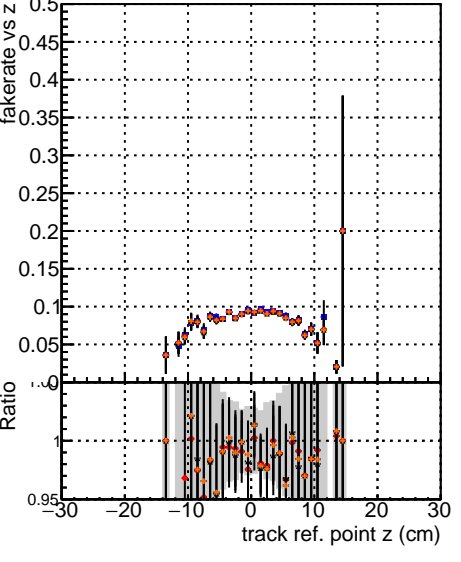

Fake rate vs vertpos**Duplicates Rate vs vertpos****Pileup rate vs vertpos**
Fake rate vs v
 Legend:
 - Blue square: DQM
 - Red circle: mKFIT
 - Black cross: Original
 - Blue square: BLW 1H
 - Red circle: BLW 1H
 - Black cross: BLW 1H
**Fake rate vs. sim PV z****Duplicates Rate vs sim PV z****Pileup rate vs. sim PV z**