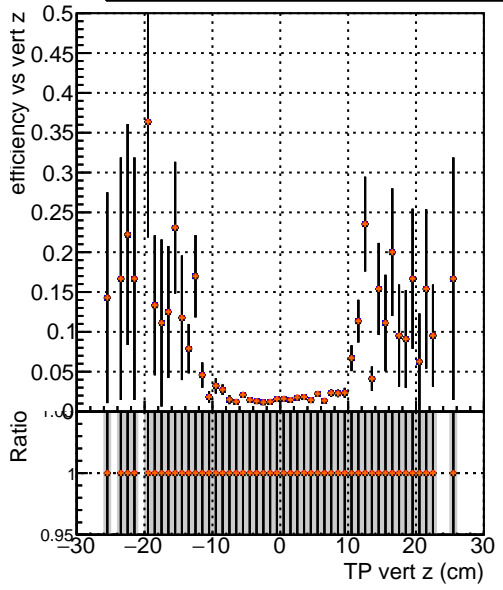

Efficiency vs vertpos**fake+duplicates vs vert r****Efficiency**

- DQM_mkFit_TToriginal
- DQM_mkFit_TT_pL
- DQM_mkFit_TT_pLW
- DQM_mkFit_TT_pLW_1H

**Efficiency vs. sim PV z****fake+duplicates vs Sim. PV z**