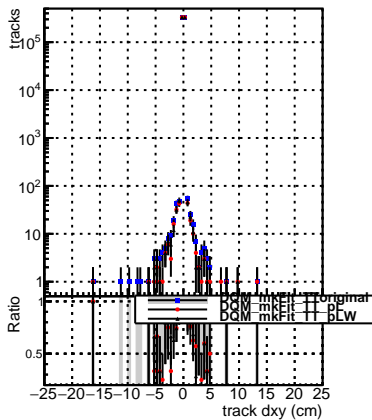

N of reco track vs dxy

N of associated (recoToSim) tracks vs dxy

N of associated (recoToSim) looper tracks vs dxy

N of reco track vs dz

N of associated (recoToSim) tracks vs dz

N of associated (recoToSim) looper tracks vs dz