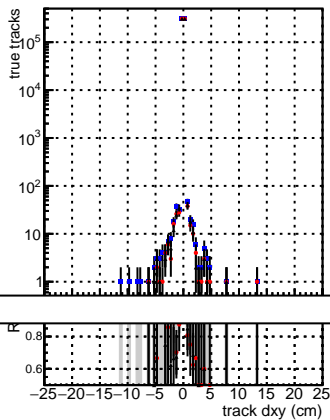

N of reco track vs dxy

N of associated (recoToSim) tracks vs dxy

N of associated (recoToSim) looper tracks vs dxy

N of reco track vs dz

N of associated (recoToSim) tracks vs dz

N of associated (recoToSim) looper tracks vs dz