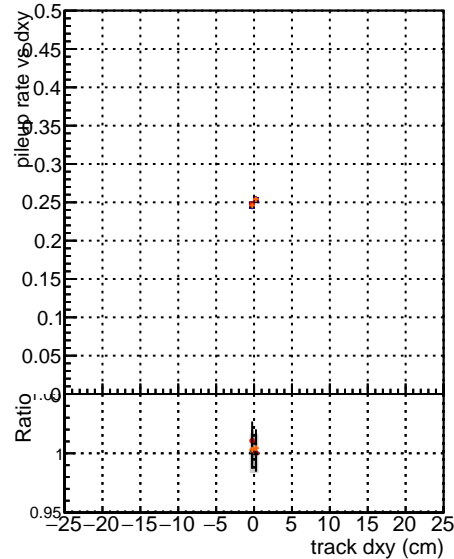

Fake rate vs dxy**Duplicates Rate vs Dxy****Pileup rate vs dxy**
Fake rate vs dz
 Legend:
 - Blue circle: BGM mktFit
 - Red circle: TFWIS-improved
 - Black circle: Original
 - Orange circle: REWIS-improved
 - Black line: TFWIS-improved
 - Orange line: REWIS-improved
