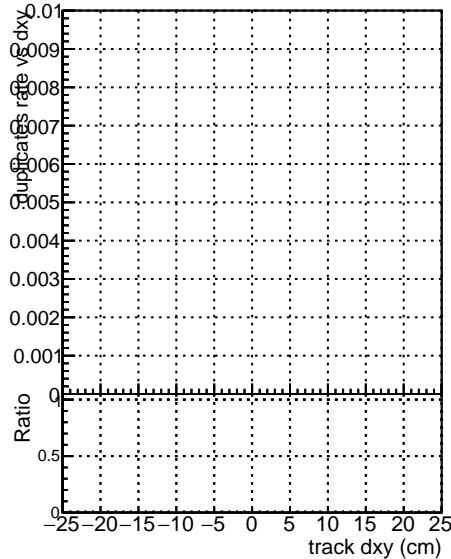

Fake rate vs dxy**Duplicates Rate vs Dxy****Pileup rate vs dxy**
Fake rate vs dz
 Legend:
 - Blue circle: BGM mktFit
 - Red circle: TFWIS-improved
 - Black circle: Original
 - Orange circle: REWIS-improved
 - Black line: TFWIS-improved
 - Orange line: REWIS-improved
