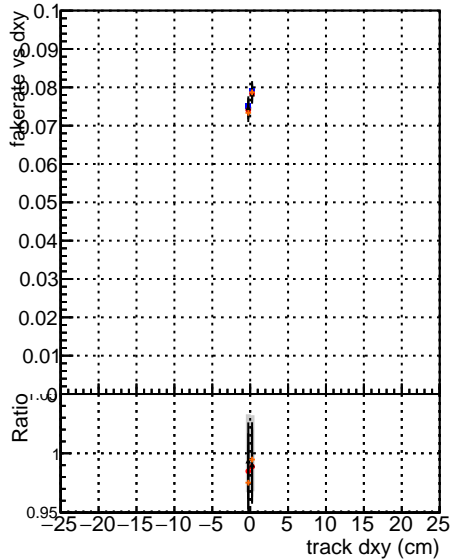

Fake rate vs dxy**Duplicates Rate vs Dxy****Pileup rate vs dxy**
Fake rate vs dz
 Legend:
 - Blue circle: BGM mktFit
 - Red circle: TFWIS-improved
 - Black circle: Original
 - Orange circle: REWIS-improved
 - Black line: TFWIS-improved
 - Orange line: REWIS-improved
