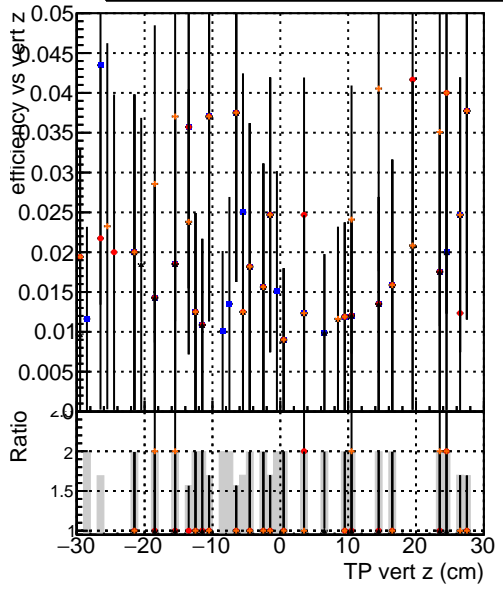

Efficiency vs vertpos**fake+duplicates vs vert r****Efficiency**

- DQM_mkFit_TToriginal
- DQM_mkFit_TTNEWSHMS-improved
- DQM_mkFit_TToriginal-106
- DQM_mkFit_TTNEWSHMS-improved

**Efficiency vs. sim PV z****fake+duplicates vs Sim. PV z**