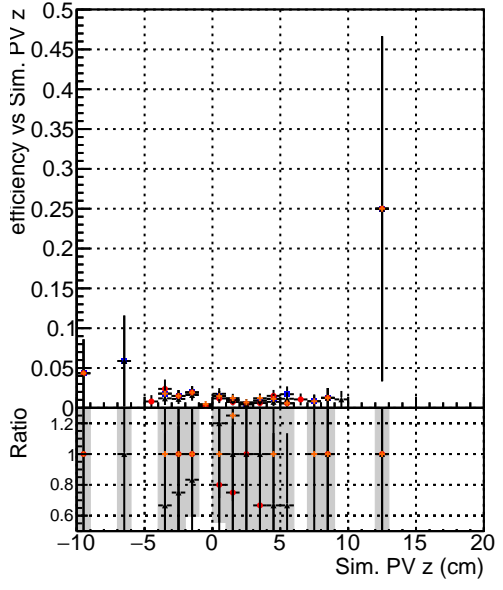

Efficiency vs vertpos**fake+duplicates vs vert r****Efficiency**

- DQM_mkFit_TToriginal
- DQM_mkFit_TTNEWSHMS-improved
- DQM_mkFit_TToriginal-106
- DQM_mkFit_TTNEWSHMS-improved

**Efficiency vs. sim PV z****fake+duplicates vs Sim. PV z**