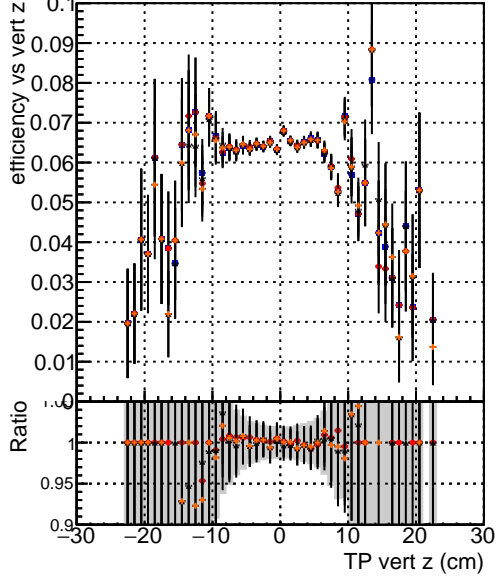

Efficiency vs. sim PV z