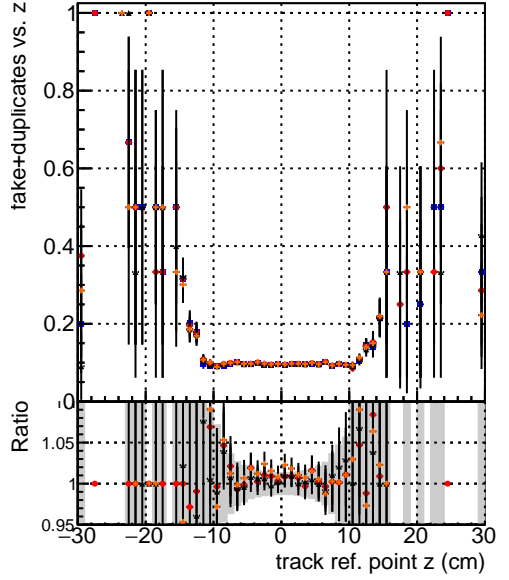

fake+duplicates vs Sim. PV z