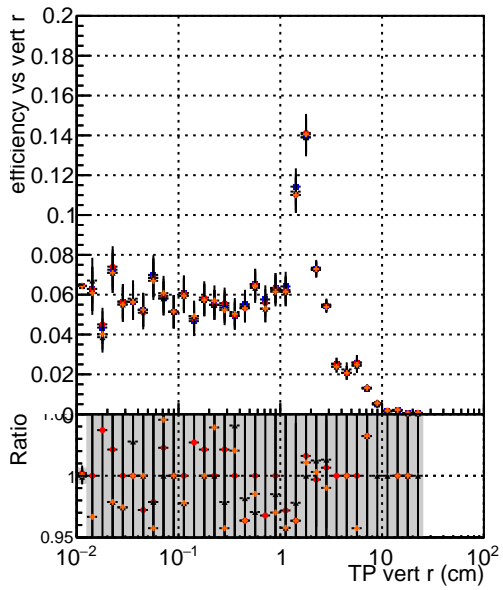

Efficiency vs vertpos