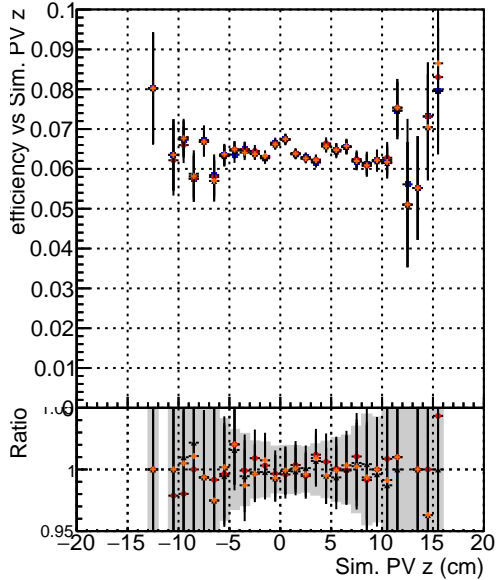

Efficiency vs. sim PV z