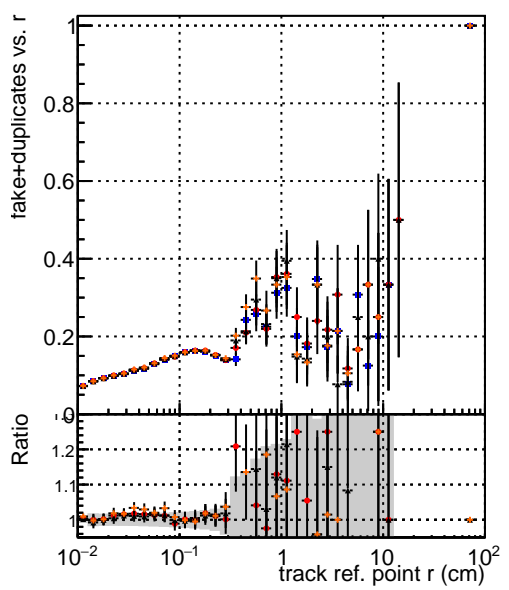

fake+duplicates vs vert r