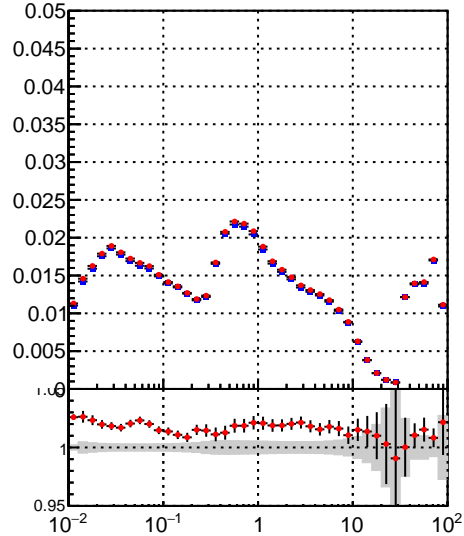

Fake rate vs vertpos**Duplicates Rate vs vertpos****Pileup rate vs vertpos**
Fake rate vs η
 Legend:
 - \blacksquare DQM_TT_mkFit_lowpT
 - \bullet DQM_TT_mkFit_BDT_lowpT
**Fake rate vs. sim PV z****Duplicates Rate vs sim PV z****Pileup rate vs. sim PV z**