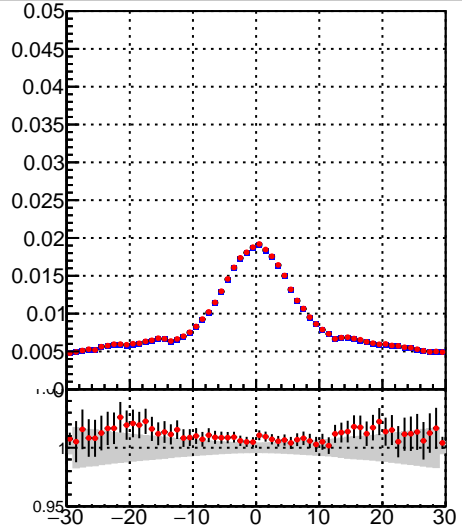

Fake rate vs vertpos**Duplicates Rate vs vertpos****Pileup rate vs vertpos**
Fake rate vs η
 Legend:
 - \blacksquare DQM_TT_mkFit_lowpT
 - \bullet DQM_TT_mkFit_BDT_lowpT
**Fake rate vs. sim PV z****Duplicates Rate vs sim PV z****Pileup rate vs. sim PV z**