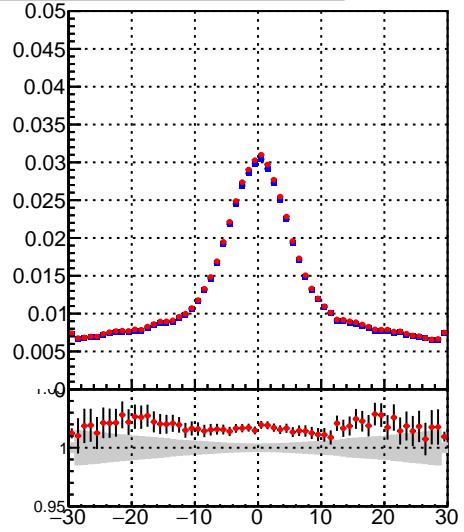

Fake rate vs vertpos**Duplicates Rate vs vertpos****Pileup rate vs vertpos**
Fake rate vs η
 Legend:
 - \blacksquare DQM_TT_mkFit_lowpT
 - \bullet DQM_TT_mkFit_BDT_lowpT
**Fake rate vs. sim PV z****Duplicates Rate vs sim PV z****Pileup rate vs. sim PV z**