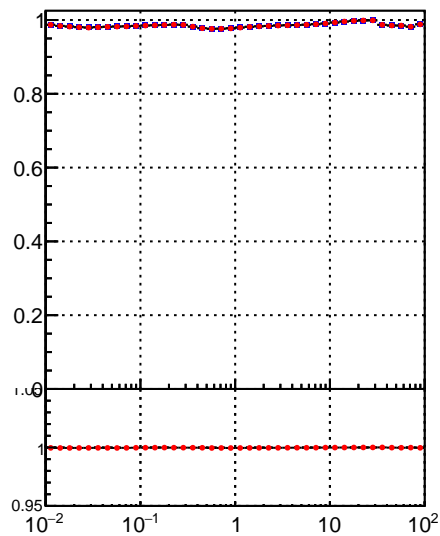

Fake rate vs vertpos**Duplicates Rate vs vertpos****Pileup rate vs vertpos**
Fake rate vs η
 Legend:
 - \blacksquare DQM_TT_mkFit_lowpT
 - \bullet DQM_TT_mkFit_BDT_lowpT
**Fake rate vs. sim PV z****Duplicates Rate vs sim PV z****Pileup rate vs. sim PV z**