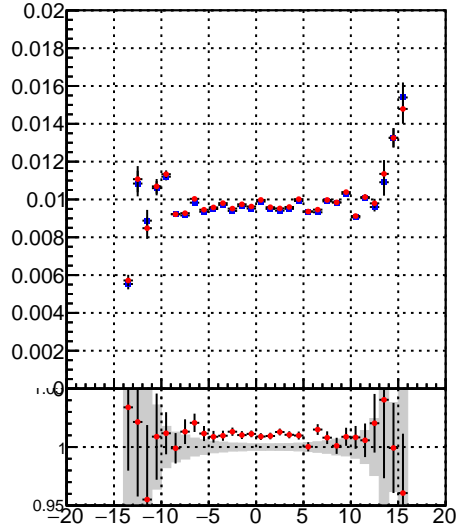

Fake rate vs vertpos**Duplicates Rate vs vertpos****Pileup rate vs vertpos**
Fake rate vs η
 Legend:
 - \blacksquare DQM_TT_mkFit_lowpT
 - \bullet DQM_TT_mkFit_BDT_lowpT
**Fake rate vs. sim PV z****Duplicates Rate vs sim PV z****Pileup rate vs. sim PV z**