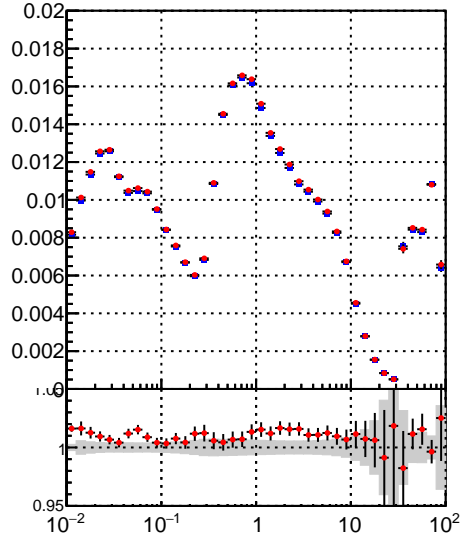

Fake rate vs vertpos**Duplicates Rate vs vertpos****Pileup rate vs vertpos**
Fake rate vs η
 Legend:
 - \blacksquare DQM_TT_mkFit_lowpT
 - \bullet DQM_TT_mkFit_BDT_lowpT
**Fake rate vs. sim PV z****Duplicates Rate vs sim PV z****Pileup rate vs. sim PV z**