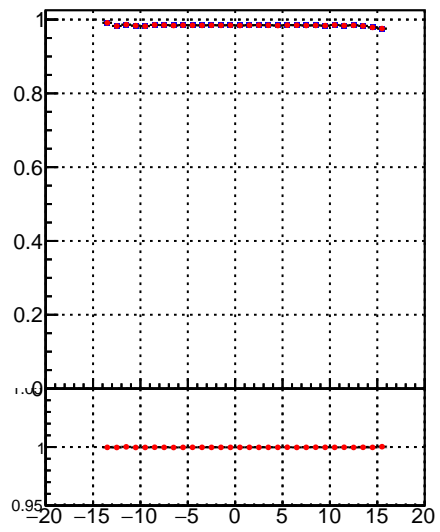

Fake rate vs vertpos**Duplicates Rate vs vertpos****Pileup rate vs vertpos**
Fake rate vs η
 Legend:
 - \blacksquare DQM_TT_mkFit_lowpT
 - \bullet DQM_TT_mkFit_BDT_lowpT
**Fake rate vs. sim PV z****Duplicates Rate vs sim PV z****Pileup rate vs. sim PV z**