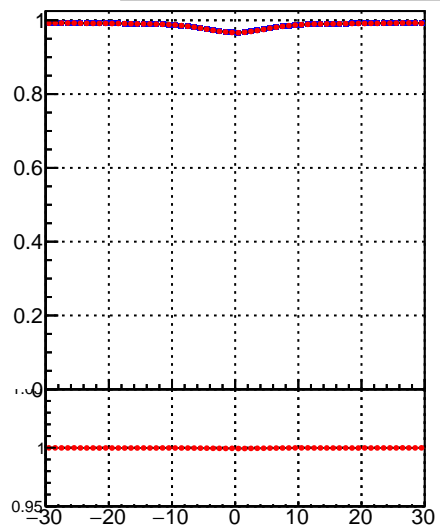

Fake rate vs vertpos**Duplicates Rate vs vertpos****Pileup rate vs vertpos**
Fake rate vs η
 Legend:
 - \blacksquare DQM_TT_mkFit_lowpT
 - \bullet DQM_TT_mkFit_BDT_lowpT
**Fake rate vs. sim PV z****Duplicates Rate vs sim PV z****Pileup rate vs. sim PV z**