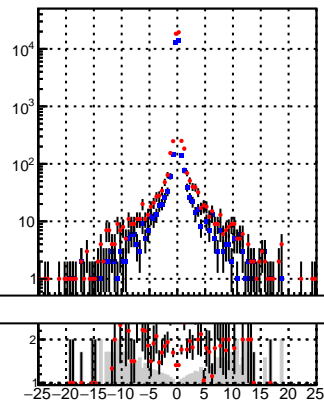

N of reco track vs dxy

N of associated (recoToSim) tracks vs dxy

N of associated (recoToSim) looper tracks vs dxy

N of reco track vs dz

N of associated (recoToSim) tracks vs dz

N of associated (recoToSim) looper tracks vs dz