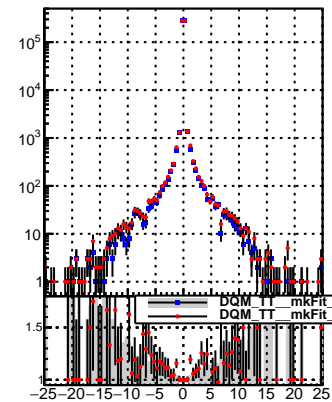

N of reco track vs dxy

N of associated (recoToSim) tracks vs dxy

N of associated (recoToSim) looper tracks vs dxy

N of reco track vs dz

N of associated (recoToSim) tracks vs dz

N of associated (recoToSim) looper tracks vs dz