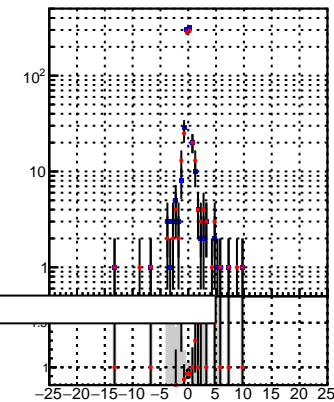

N of reco track vs dxy

N of associated (recoToSim) tracks vs dxy

N of associated (recoToSim) looper tracks vs dxy

N of reco track vs dz

N of associated (recoToSim) tracks vs dz

N of associated (recoToSim) looper tracks vs dz