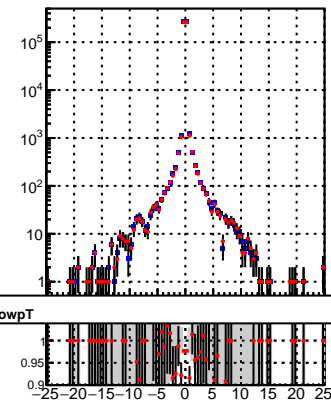

N of reco track vs dxy

N of associated (recoToSim) tracks vs dxy

N of associated (recoToSim) looper tracks vs dxy

N of reco track vs dz

N of associated (recoToSim) tracks vs dz

N of associated (recoToSim) looper tracks vs dz