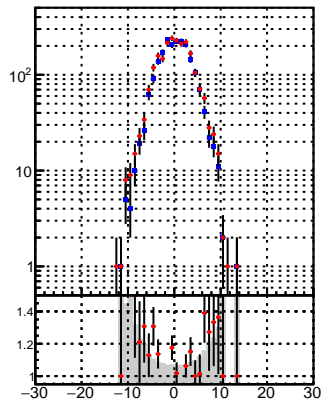

N of reco track vs dxy

N of associated (recoToSim) tracks vs dxy

N of associated (recoToSim) looper tracks vs dxy

N of reco track vs dz

N of associated (recoToSim) tracks vs dz

N of associated (recoToSim) looper tracks vs dz