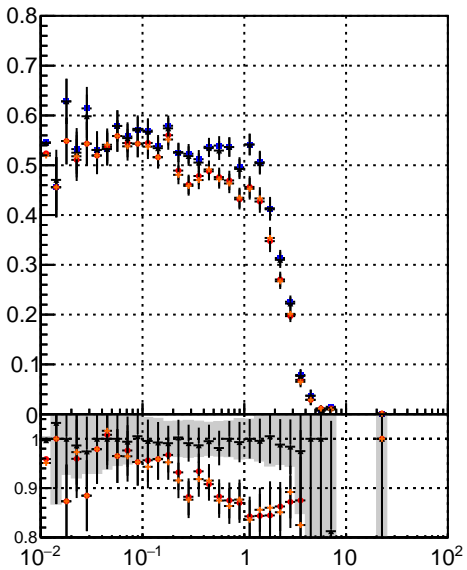

Efficiency vs vertpos**fake+duplicates vs vert r**

Efficiency

- DQM_CKF
- ◆— DQM_mkFit
- ▲— DQM_BDT_CKF
- ×— DQM_BDT_mkFit

**Efficiency vs. sim PV z****fake+duplicates vs Sim. PV z**