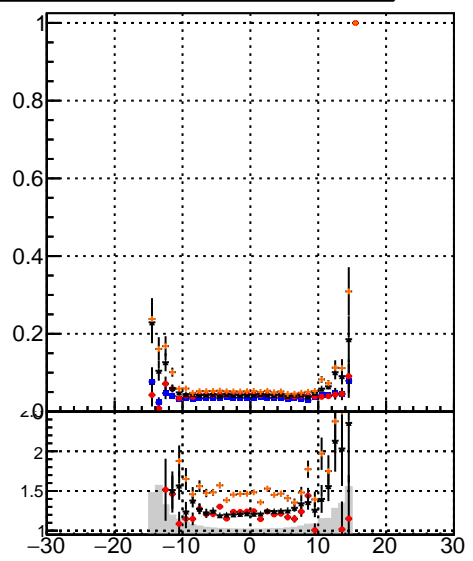

Efficiency vs vertpos**fake+duplicates vs vert r**

Efficiency

- DQM_CKF
- ◆— DQM_mkFit
- ▲— DQM_BDT_CKF
- ×— DQM_BDT_mkFit

**Efficiency vs. sim PV z****fake+duplicates vs Sim. PV z**