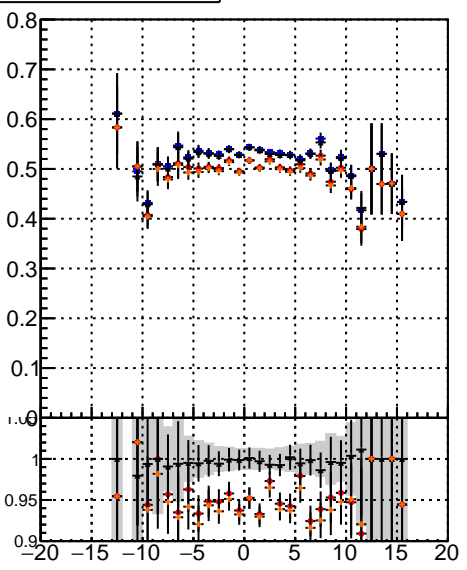

Efficiency vs vertpos**fake+duplicates vs vert r**

Efficiency

- DQM_CKF
- ◆— DQM_mkFit
- ▲— DQM_BDT_CKF
- ×— DQM_BDT_mkFit

**Efficiency vs. sim PV z****fake+duplicates vs Sim. PV z**