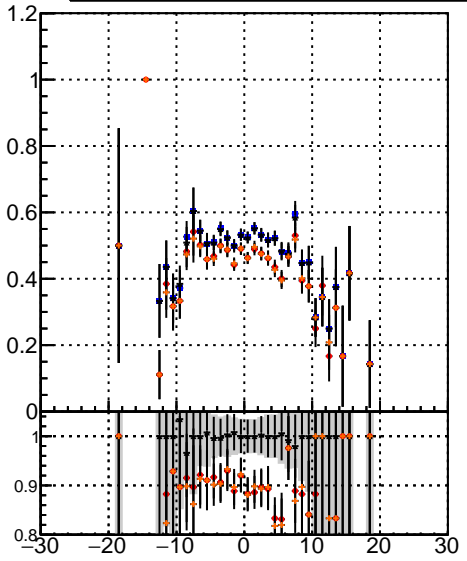

Efficiency vs vertpos

Efficiency

- DQM_CKF
- ◆— DQM_mkFit
- ★— DQM_BDT_CKF
- ▲— DQM_BDT_mkFit

Efficiency vs. sim PV z