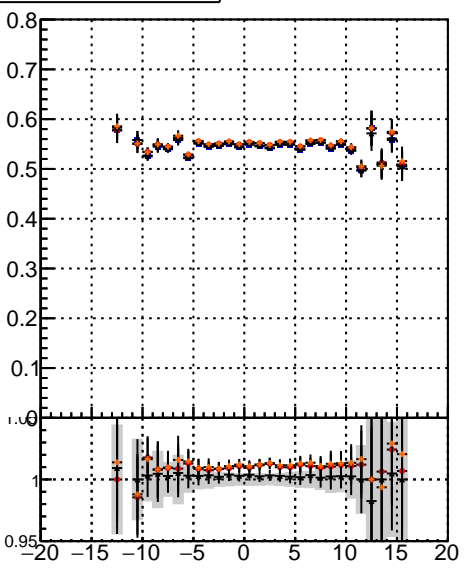

Efficiency vs vertpos**fake+duplicates vs vert r**

Legend for Efficiency vs sim PV z:

- DQM_CKF
- ◆— DQM_mkFit
- ▲— DQM_BDT_CKF
- ★— DQM_BDT_mkFit

Efficiency**fake+duplicates vs Sim. PV z****Efficiency vs. sim PV z****fake+duplicates vs Sim. PV z**