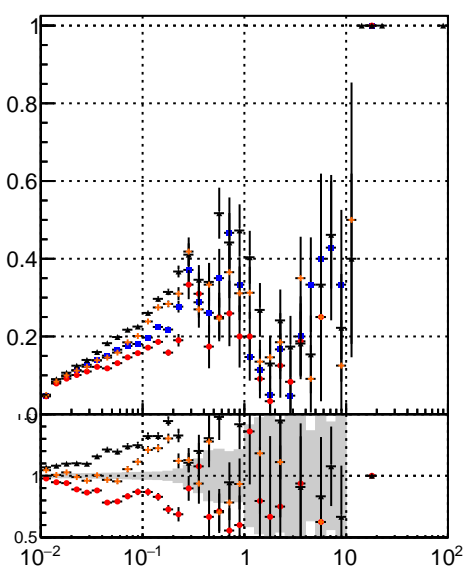

Efficiency vs vertpos**fake+duplicates vs vert r**

Legend for Efficiency vs sim PV z:

- DQM_CKF
- ◆— DQM_mkFit
- ▲— DQM_BDT_CKF
- ★— DQM_BDT_mkFit

Efficiency**fake+duplicates vs Sim. PV z****Efficiency vs. sim PV z****fake+duplicates vs Sim. PV z**