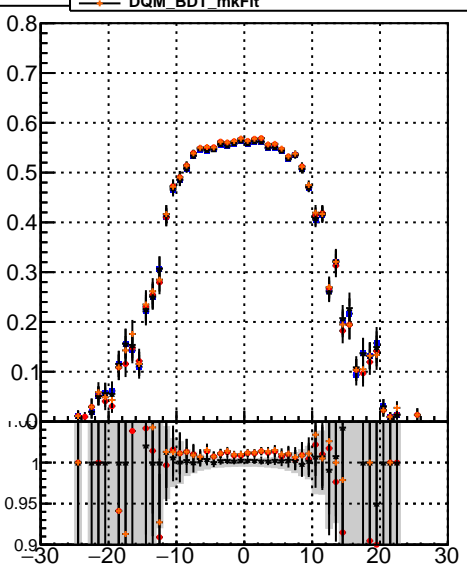

Efficiency vs vertpos**fake+duplicates vs vert r**

Legend for Efficiency vs sim PV z:

- DQM_CKF
- ◆— DQM_mkFit
- ▲— DQM_BDT_CKF
- ★— DQM_BDT_mkFit

Efficiency**fake+duplicates vs Sim. PV z****Efficiency vs. sim PV z****fake+duplicates vs Sim. PV z**