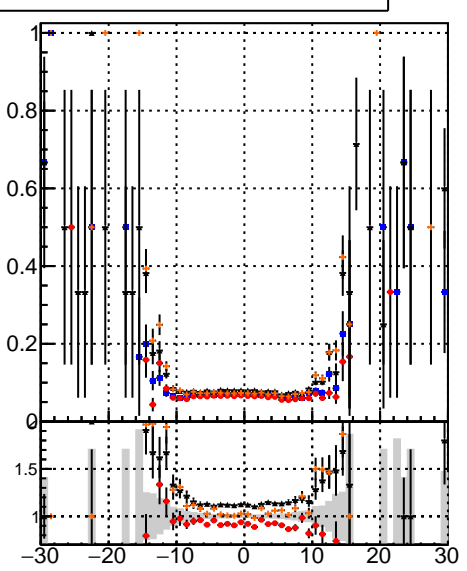

Efficiency vs vertpos**fake+duplicates vs vert r**

Legend for Efficiency vs sim PV z:

- DQM_CKF
- ◆— DQM_mkFit
- ▲— DQM_BDT_CKF
- ★— DQM_BDT_mkFit

Efficiency**fake+duplicates vs Sim. PV z****Efficiency vs. sim PV z****fake+duplicates vs Sim. PV z**