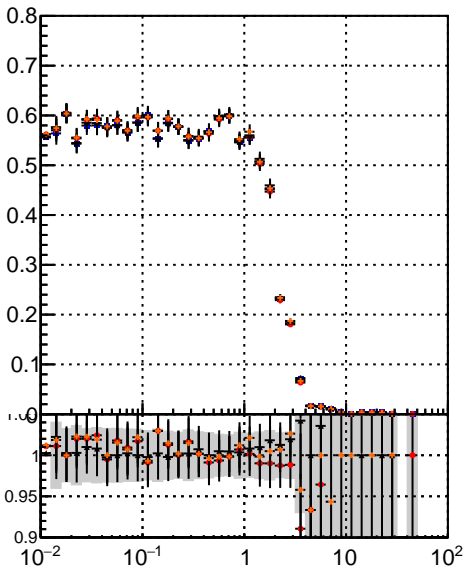

Efficiency vs vertpos**fake+duplicates vs vert r**

Legend for Efficiency vs sim PV z:

- DQM_CKF
- ◆— DQM_mkFit
- ▲— DQM_BDT_CKF
- ★— DQM_BDT_mkFit

Efficiency**fake+duplicates vs Sim. PV z****Efficiency vs. sim PV z****fake+duplicates vs Sim. PV z**