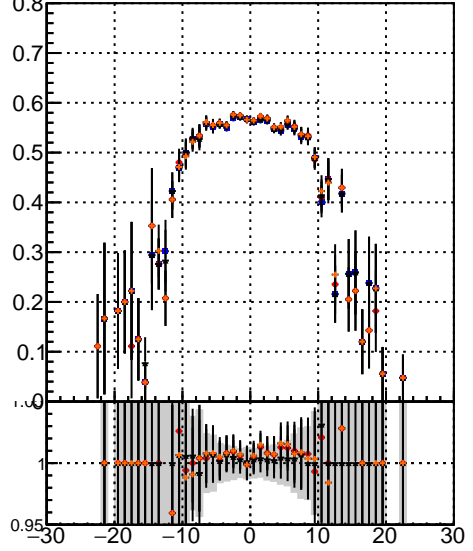

Efficiency vs vertpos**fake+duplicates vs vert r**
Efficiency vs sim PV z

- DQM_CKF
- ◆— DQM_mkFit
- ▲— DQM_BDT_CKF
- ★— DQM_BDT_mkFit

**Efficiency vs. sim PV z****fake+duplicates vs Sim. PV z**