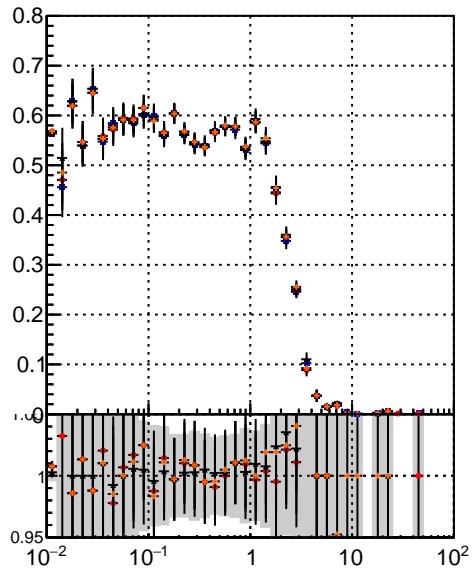

Efficiency vs vertpos**fake+duplicates vs vert r**
Efficiency vs sim PV z

- DQM_CKF
- ◆— DQM_mkFit
- ▲— DQM_BDT_CKF
- ★— DQM_BDT_mkFit

**Efficiency vs. sim PV z****fake+duplicates vs Sim. PV z**