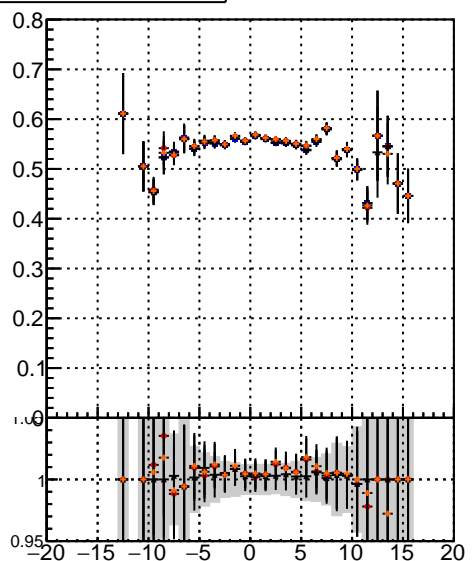

Efficiency vs vertpos**fake+duplicates vs vert r**
Efficiency vs sim PV z

- DQM_CKF
- ◆— DQM_mkFit
- ▲— DQM_BDT_CKF
- ★— DQM_BDT_mkFit

**Efficiency vs. sim PV z****fake+duplicates vs Sim. PV z**