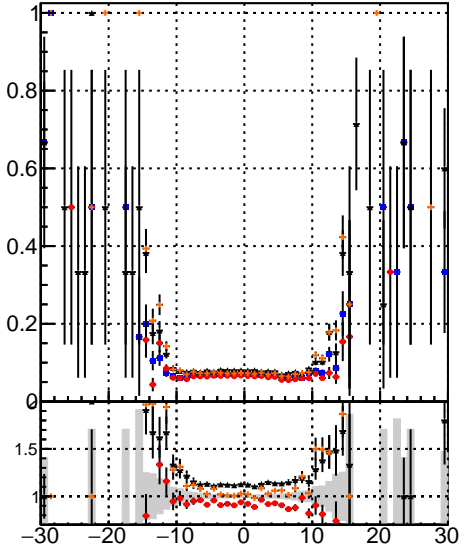

Efficiency vs vertpos**fake+duplicates vs vert r**
Efficiency vs sim PV z

- DQM_CKF
- ◆— DQM_mkFit
- ▲— DQM_BDT_CKF
- ★— DQM_BDT_mkFit

**Efficiency vs. sim PV z****fake+duplicates vs Sim. PV z**