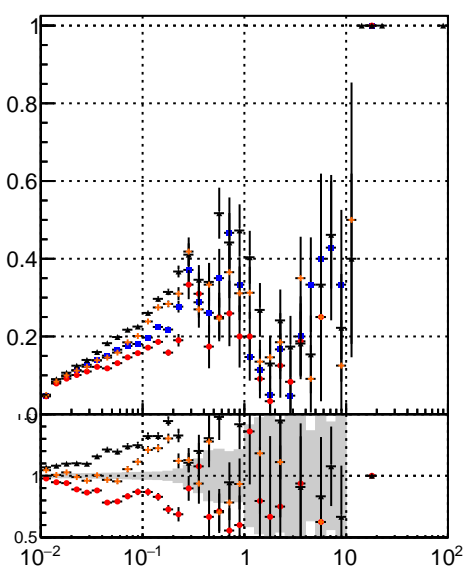

Efficiency vs vertpos**fake+duplicates vs vert r**
Efficiency vs sim PV z

- DQM_CKF
- ◆— DQM_mkFit
- ▲— DQM_BDT_CKF
- ★— DQM_BDT_mkFit

**Efficiency vs. sim PV z****fake+duplicates vs Sim. PV z**