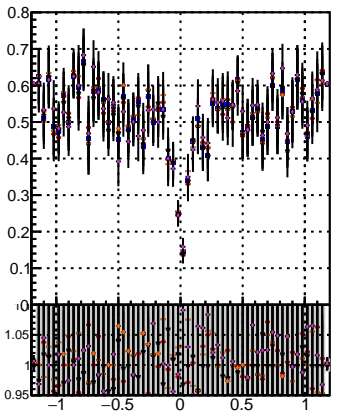

Fake rate vs dzpvp