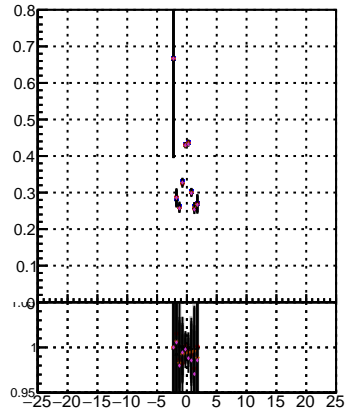

Pileup rate vs dxy(PV)