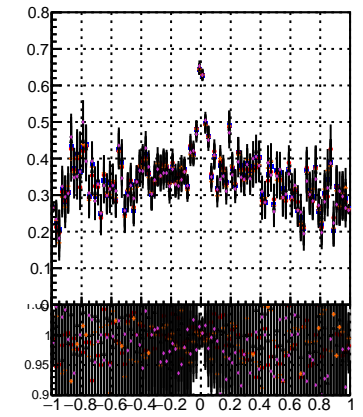

Fake rate vs dxypv