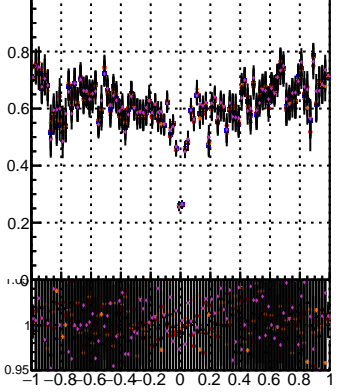

Fake rate vs dxypv