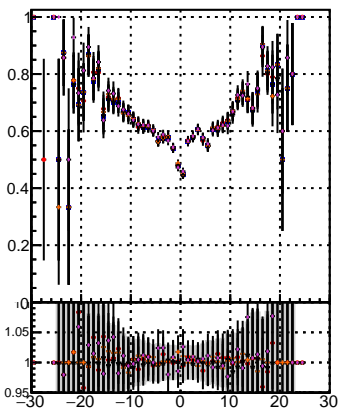

Fake rate vs dzpvp