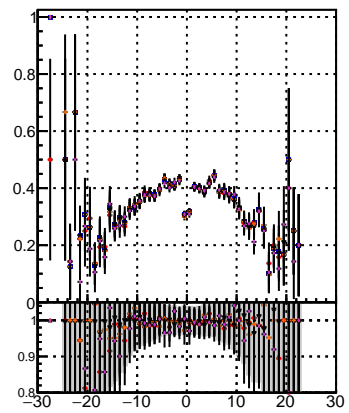

Pileup rate vs dz(PV)