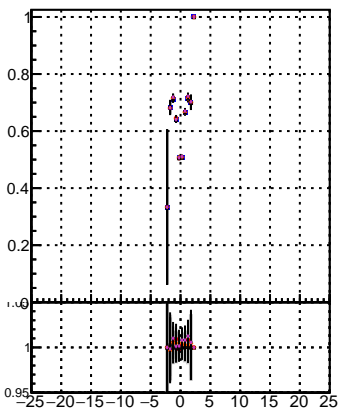

Fake rate vs dxypv