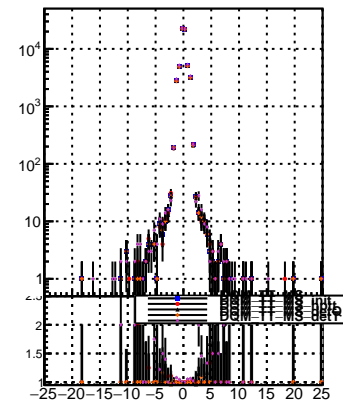

N of reco track vs dxy

N of associated (recoToSim) tracks vs dxy

N of associated (recoToSim) looper tracks vs dxy

N of reco track vs dz

N of associated (recoToSim) tracks vs dz

N of associated (recoToSim) looper tracks vs dz