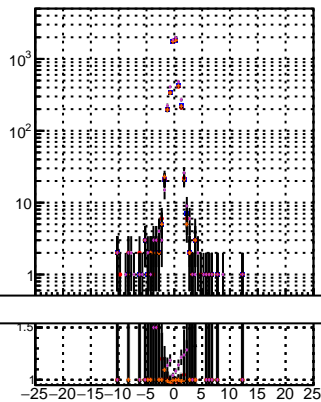

N of reco track vs dxy

N of associated (recoToSim) tracks vs dxy

N of associated (recoToSim) looper tracks vs dxy

N of reco track vs dz

N of associated (recoToSim) tracks vs dz

N of associated (recoToSim) looper tracks vs dz