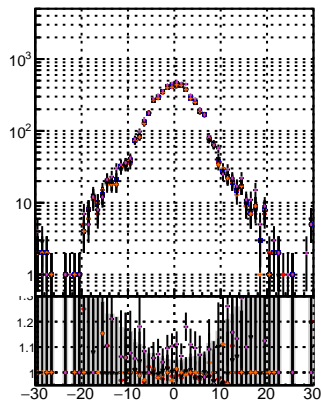

N of reco track vs dxy

N of associated (recoToSim) tracks vs dxy

N of associated (recoToSim) looper tracks vs dxy

N of reco track vs dz

N of associated (recoToSim) tracks vs dz

N of associated (recoToSim) looper tracks vs dz