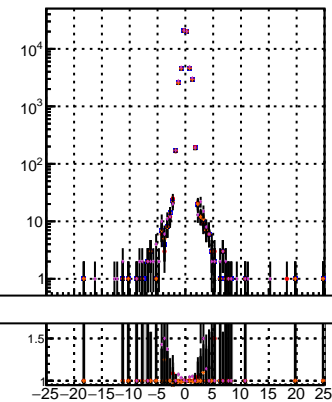

N of reco track vs dxy

N of associated (recoToSim) tracks vs dxy

N of associated (recoToSim) looper tracks vs dxy

N of reco track vs dz

N of associated (recoToSim) tracks vs dz

N of associated (recoToSim) looper tracks vs dz