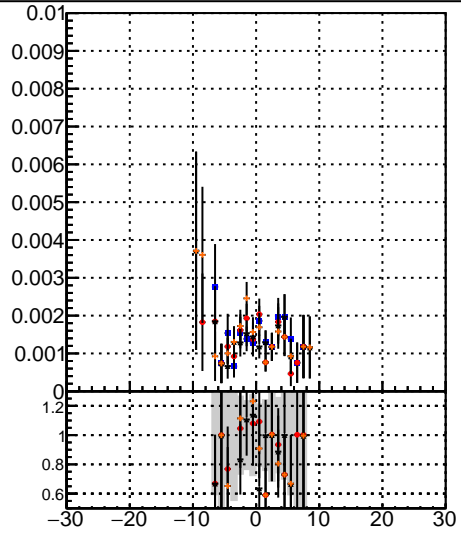

Fake rate vs vertpos**Duplicates Rate vs vertpos****Pileup rate vs vertpos**
Fake rate vs v

- DQM_noMS
- DQM_noMS_PL
- ▲— Orig/DQM_orig_MS
- ▼— pixelLessOrig/DQM_mod_MS

**Fake rate vs. sim PV z****Duplicates Rate vs sim PV z****Pileup rate vs. sim PV z**