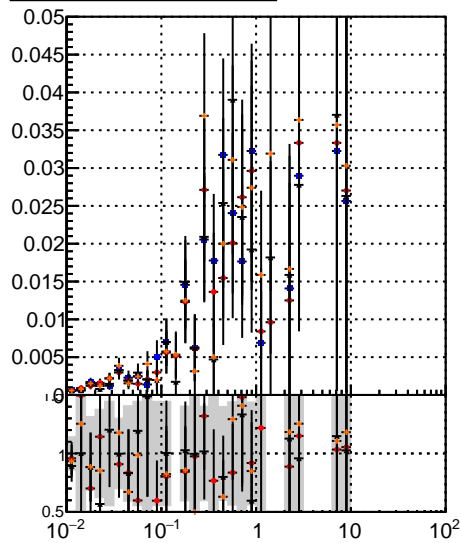

Fake rate vs vertpos**Duplicates Rate vs vertpos****Pileup rate vs vertpos**
Fake rate vs v

- DQM_noMS
- DQM_noMS_PL
- ▲— Orig/DQM_orig_MS
- ▼— pixelLessOrig/DQM_mod_MS

**Fake rate vs. sim PV z****Duplicates Rate vs sim PV z****Pileup rate vs. sim PV z**