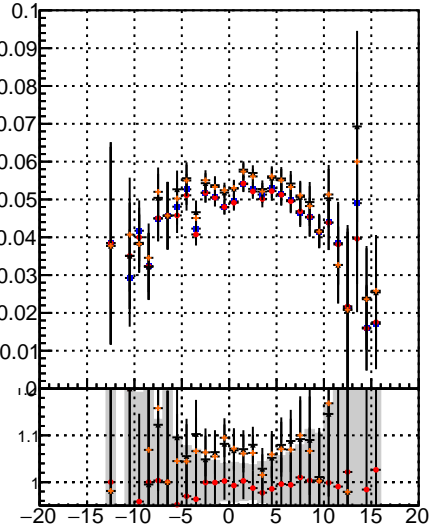

Fake rate vs vertpos**Duplicates Rate vs vertpos****Pileup rate vs vertpos**
Fake rate vs v

- DQM_noMS
- DQM_noMS_PL
- ▲— Orig/DQM_orig_MS
- ▼— pixelLessOrig/DQM_mod_MS

**Fake rate vs. sim PV z****Duplicates Rate vs sim PV z****Pileup rate vs. sim PV z**