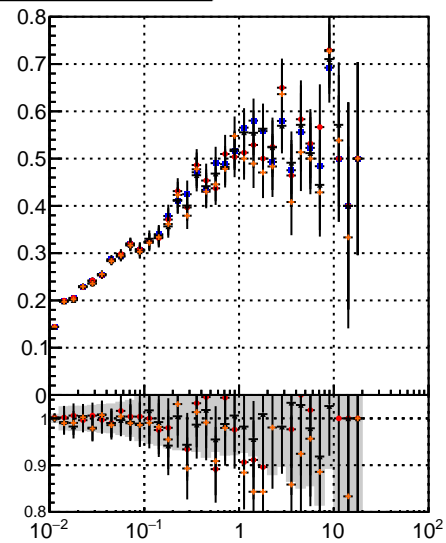

Fake rate vs vertpos**Duplicates Rate vs vertpos****Pileup rate vs vertpos**
Fake rate vs v

- DQM_noMS
- DQM_noMS_PL
- ▲— Orig/DQM_orig_MS
- ▼— pixelLessOrig/DQM_mod_MS

**Fake rate vs. sim PV z****Duplicates Rate vs sim PV z****Pileup rate vs. sim PV z**