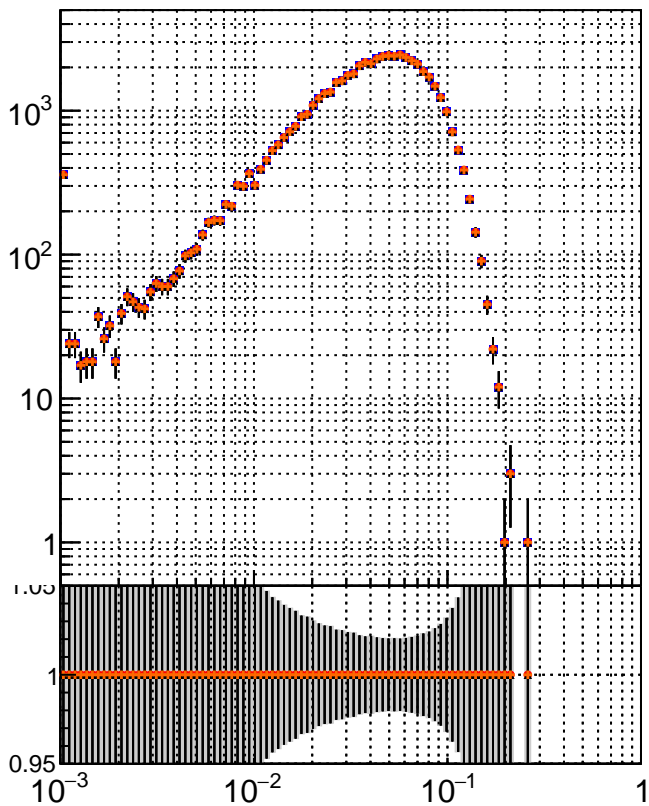

N of simulated tracks vs dR

N of associated tracks (simToReco) vs dR

N of simulated trac

- DQM_noMS
- DQM_moMS_PL
- ▲ Orig/DQM_orig_MS
- ◆ pixelLessOrig/DQM_mod_MS