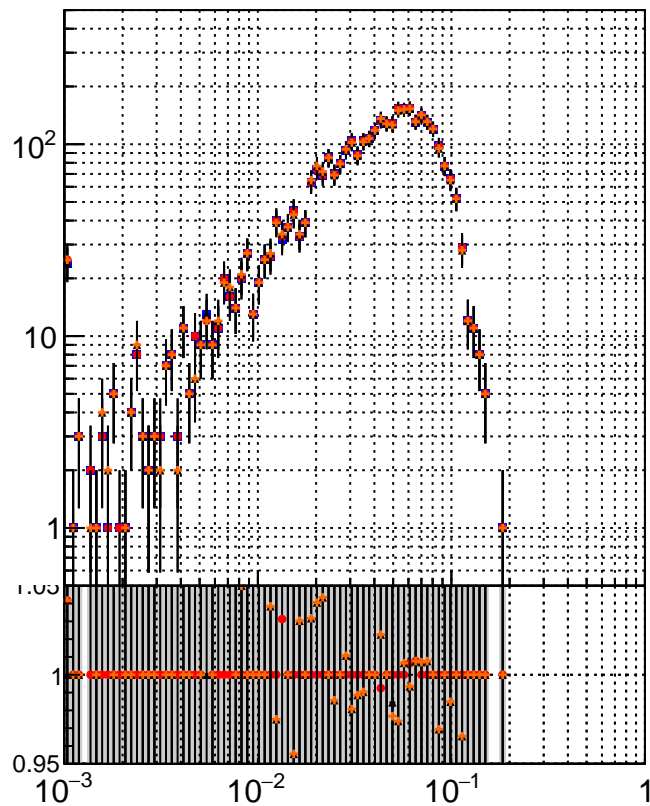

N of simulated tracks vs dR

N of associated tracks (simToReco) vs dR

N of simulated trac

- DQM_noMS
- DQM_moMS_PL
- ▲ Orig/DQM_orig_MS
- ◆ pixelLessOrig/DQM_mod_MS