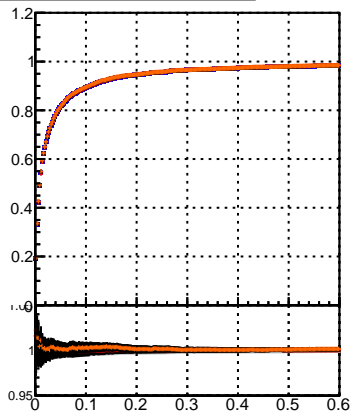

Efficiency vs. dz (PV)

Efficiency (tracking eff factorized out) vs. dz (PV)

- DQM_noMS
- DQM_moMS_PL
- Orig/DQM_orig_MS
- pixelLessOrig/DQM_mod_MS

Fake rate