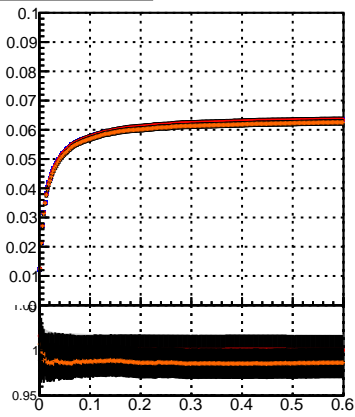

Efficiency vs. dz (PV)

Efficiency (tracking eff factorized out) vs. dz (PV)

- DQM_noMS
- DQM_moMS_PL
- Orig/DQM_orig_MS
- pixelLessOrig/DQM_mod_MS

Fake rate