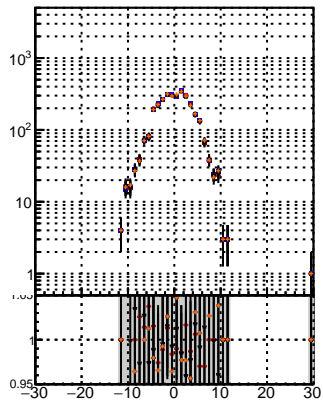

N of reco track vs dxy

N of associated (recoToSim) tracks vs dxy

N of associated (recoToSim) looper tracks vs dxy

N of reco track vs dz

N of associated (recoToSim) tracks vs dz

N of associated (recoToSim) looper tracks vs dz