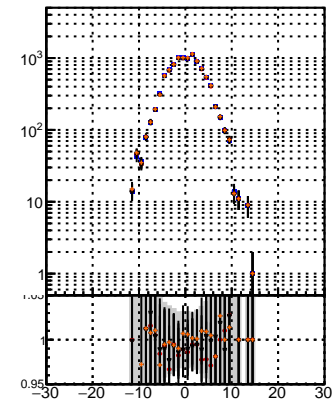

N of reco track vs dxy

N of associated (recoToSim) tracks vs dxy

N of associated (recoToSim) looper tracks vs dxy

N of reco track vs dz

N of associated (recoToSim) tracks vs dz

N of associated (recoToSim) looper tracks vs dz