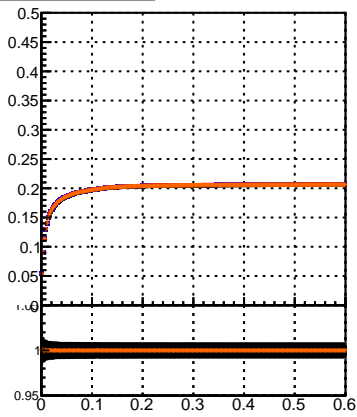

Efficiency vs. dz (PV)

Efficiency (tracking eff factorized out) vs. dz (PV)

- DQM_TT_MS
- DQM_TT_MS_detQ
- DQM_TT_MS-detQ1
- DQM_TT_MS_detQ09

Fake rate