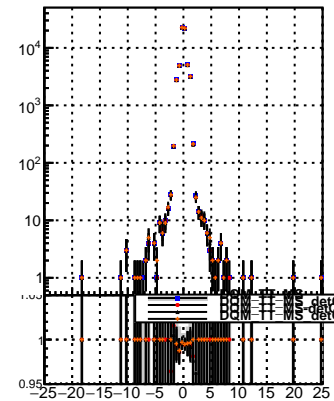

N of reco track vs dxy

N of associated (recoToSim) tracks vs dxy

N of associated (recoToSim) looper tracks vs dxy

N of reco track vs dz

N of associated (recoToSim) tracks vs dz

N of associated (recoToSim) looper tracks vs dz