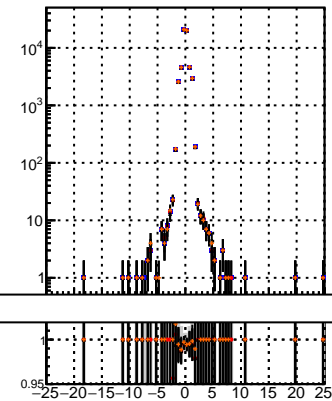

N of reco track vs dxy

N of associated (recoToSim) tracks vs dxy

N of associated (recoToSim) looper tracks vs dxy

N of reco track vs dz

N of associated (recoToSim) tracks vs dz

N of associated (recoToSim) looper tracks vs dz