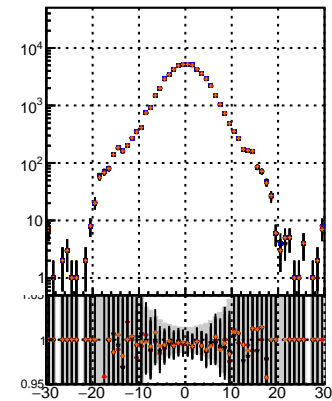

N of reco track vs dxy

N of associated (recoToSim) tracks vs dxy

N of associated (recoToSim) looper tracks vs dxy

N of reco track vs dz

N of associated (recoToSim) tracks vs dz

N of associated (recoToSim) looper tracks vs dz