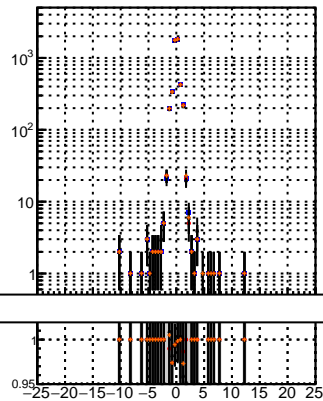

N of reco track vs dxy

N of associated (recoToSim) tracks vs dxy

N of associated (recoToSim) looper tracks vs dxy

N of reco track vs dz

N of associated (recoToSim) tracks vs dz

N of associated (recoToSim) looper tracks vs dz