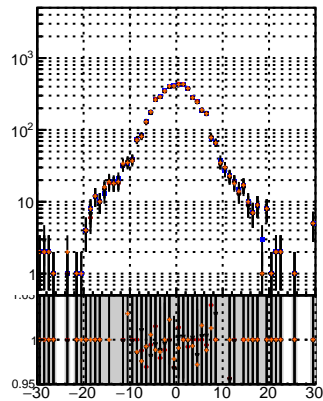

N of reco track vs dxy

N of associated (recoToSim) tracks vs dxy

N of associated (recoToSim) looper tracks vs dxy

N of reco track vs dz

N of associated (recoToSim) tracks vs dz

N of associated (recoToSim) looper tracks vs dz