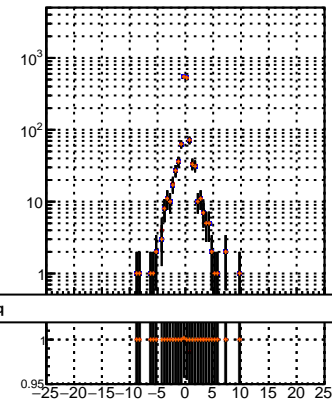

N of reco track vs dxy

N of associated (recoToSim) tracks vs dxy

N of associated (recoToSim) looper tracks vs dxy

N of reco track vs dz

N of associated (recoToSim) tracks vs dz

N of associated (recoToSim) looper tracks vs dz