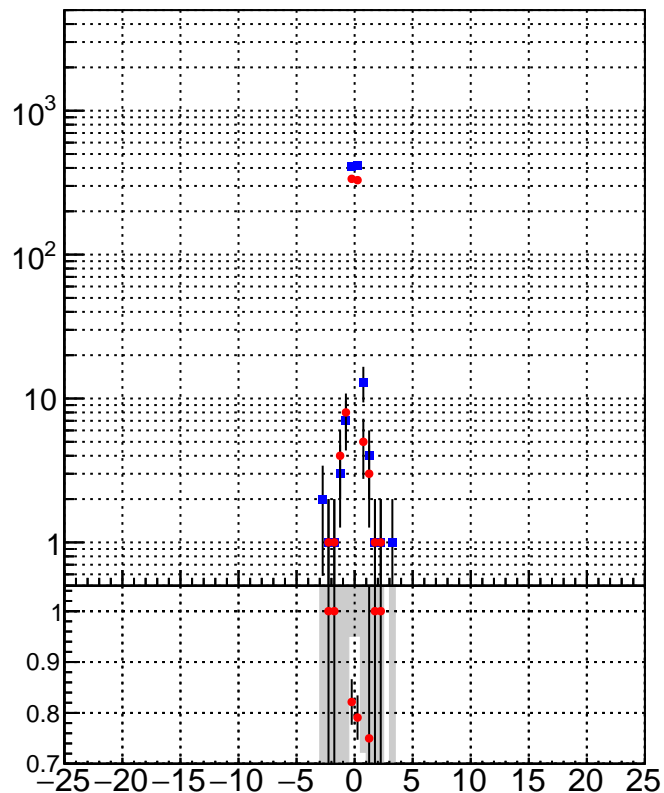

**N of simulated tracks vs dxy**

**N of associated tracks (simToReco) vs dxy**

**N of simulated track**

■ Orig/DQM\_orig\_MS  
● pixelLessOrig/DQM\_mod\_MS