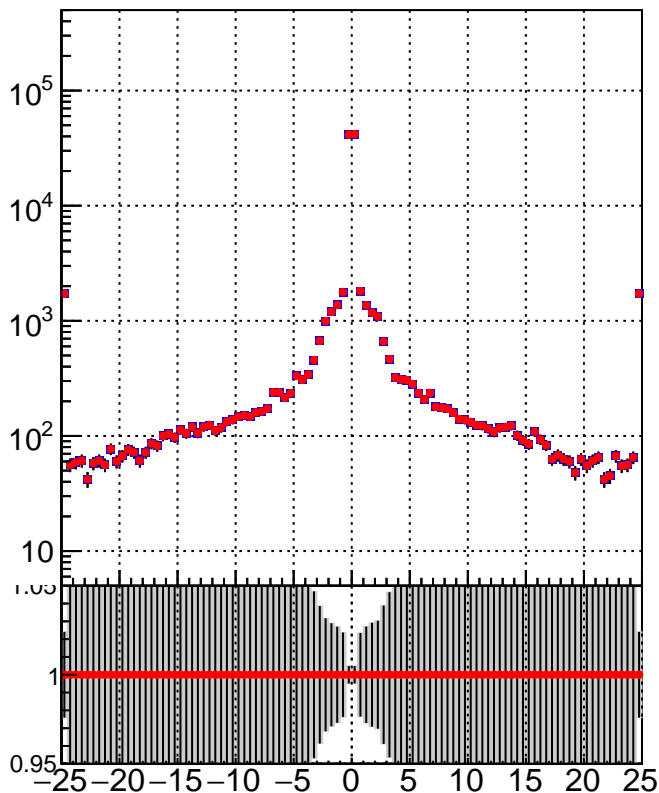

**N of simulated tracks vs dxy**

**N of associated tracks (simToReco) vs dxy**

**N of simulated track**

■ Orig/DQM\_orig\_MS  
● pixelLessOrig/DQM\_mod\_MS