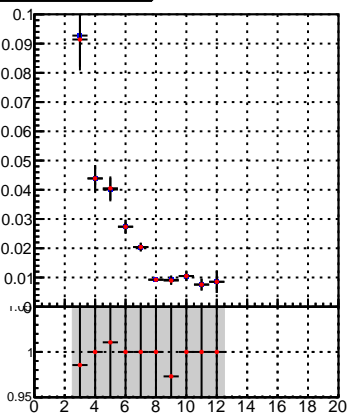

Efficiency vs hit**fake+duplicates vs hits****Efficiency vs pixel layer****fake+duplicates vs pixel layers****Efficiency vs 3D layer****fake+duplicates vs 3D layers****Efficiency vs hit****fake+duplicates vs hits**

Legend:

- Orig/DQM_orig_MS (Blue square)
- pixelLessOrig/DQM_mod_MS (Red cross)