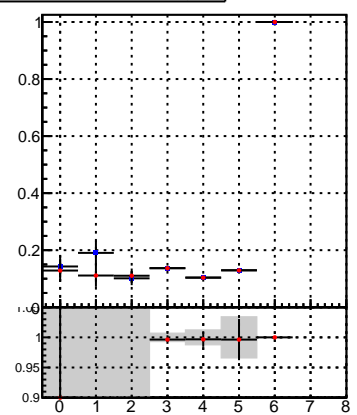

Efficiency vs hit**fake+duplicates vs hits****Efficiency vs pixel layer****fake+duplicates vs pixel layers****Efficiency vs 3D layer****fake+duplicates vs 3D layers****Efficiency vs hit****fake+duplicates vs hits**

Legend:

- Orig/DQM_orig_MS (Blue square)
- pixelLessOrig/DQM_mod_MS (Red cross)