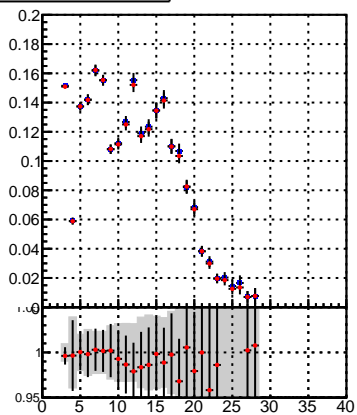

Efficiency vs hit**fake+duplicates vs hits****Efficiency vs pixel layer****fake+duplicates vs pixel layers****Efficiency vs 3D layer****fake+duplicates vs 3D layers****Efficiency vs hit****fake+duplicates vs hits**

Legend:

- Orig/DQM_orig_MS (Blue square)
- pixelLessOrig/DQM_mod_MS (Red cross)