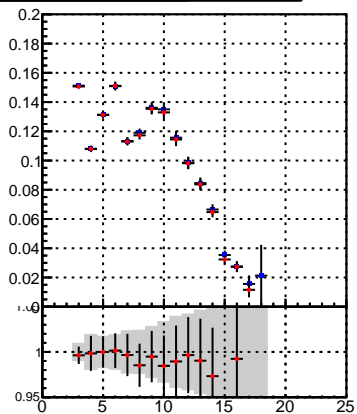

Efficiency vs hit**fake+duplicates vs hits****Efficiency vs pixel layer****fake+duplicates vs pixel layers****Efficiency vs 3D layer****fake+duplicates vs 3D layers****Efficiency vs hit****fake+duplicates vs hits**

Legend:

- Orig/DQM_orig_MS (Blue square)
- pixelLessOrig/DQM_mod_MS (Red cross)