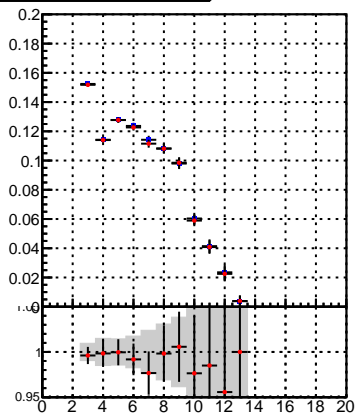

Efficiency vs hit**fake+duplicates vs hits****Efficiency vs pixel layer****fake+duplicates vs pixel layers****Efficiency vs 3D layer****fake+duplicates vs 3D layers****Efficiency vs hit****fake+duplicates vs hits**

Legend:

- Orig/DQM_orig_MS (Blue square)
- pixelLessOrig/DQM_mod_MS (Red cross)