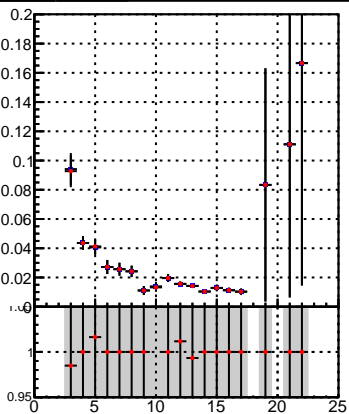

Efficiency vs hit**fake+duplicates vs hits****Efficiency vs pixel layer****fake+duplicates vs pixel layers****Efficiency vs 3D layer****fake+duplicates vs 3D layers****Efficiency vs hit****fake+duplicates vs hits**

Legend:

- Orig/DQM_orig_MS (Blue square)
- pixelLessOrig/DQM_mod_MS (Red cross)