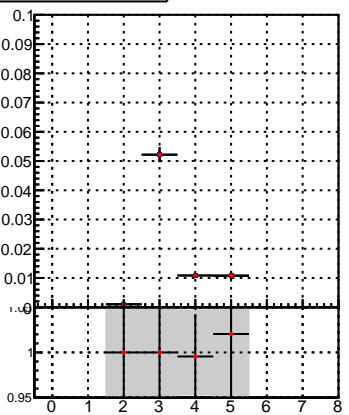

Efficiency vs hit**fake+duplicates vs hits****Efficiency vs pixel layer****fake+duplicates vs pixel layers****Efficiency vs 3D layer****fake+duplicates vs 3D layers****Efficiency vs hit****fake+duplicates vs hits**

Legend:

- Orig/DQM_orig_MS (Blue square)
- pixelLessOrig/DQM_mod_MS (Red cross)