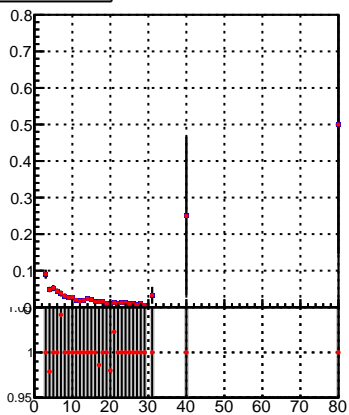

Efficiency vs hit**fake+duplicates vs hits****Efficiency vs pixel layer****fake+duplicates vs pixel layers****Efficiency vs 3D layer****fake+duplicates vs 3D layers****Efficiency vs hit****fake+duplicates vs hits**

Legend:

- Orig/DQM_orig_MS (Blue square)
- pixelLessOrig/DQM_mod_MS (Red cross)