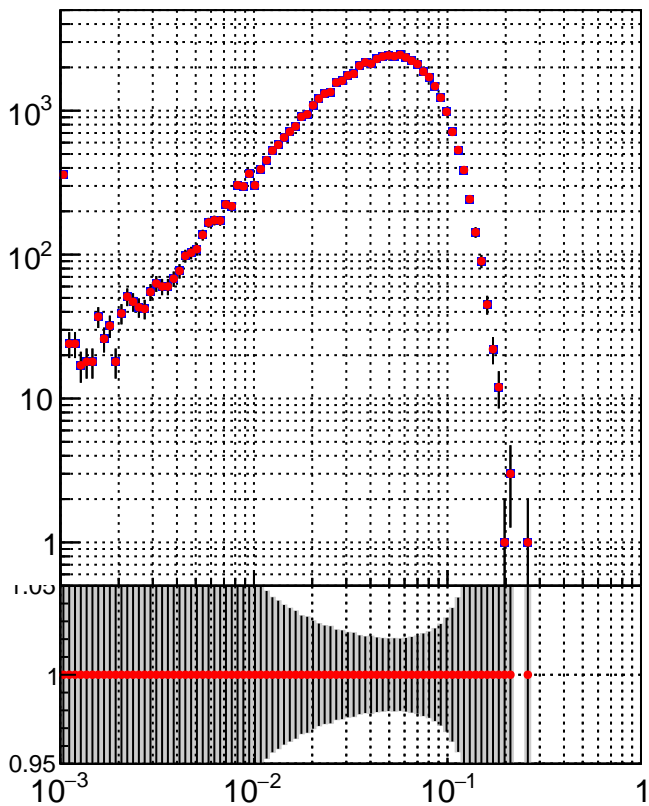

N of simulated tracks vs dR

N of associated tracks (simToReco) vs dR

N of simulated trac

- Orig/DQM_orig_MS
- pixelLessOrig/DQM_mod_MS