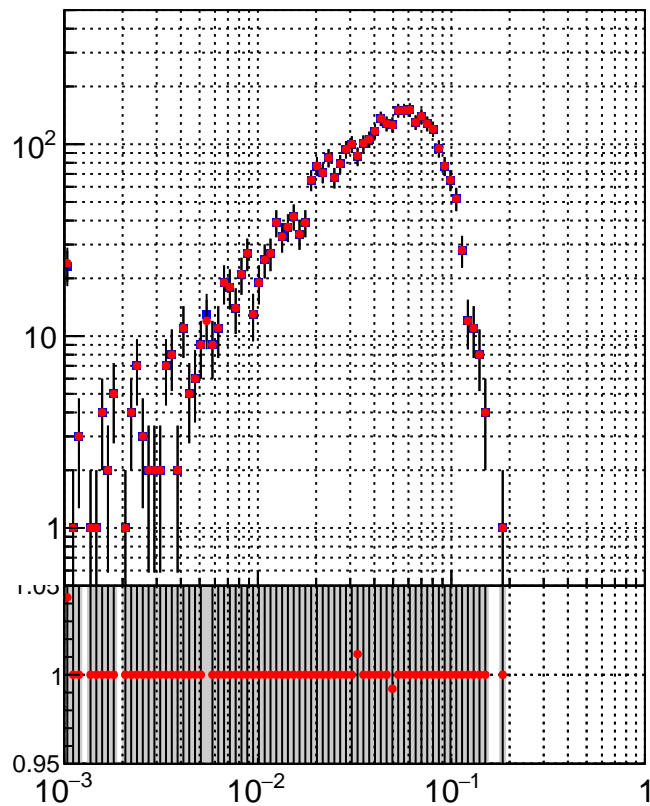

N of simulated tracks vs dR

N of associated tracks (simToReco) vs dR

N of simulated trac

- Orig/DQM_orig_MS
- pixelLessOrig/DQM_mod_MS