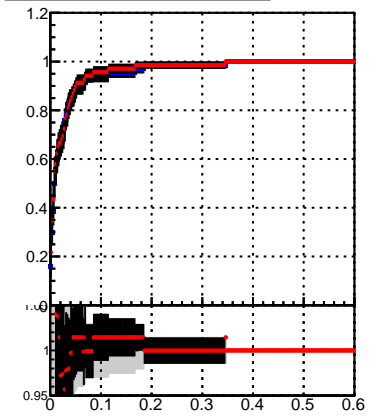

Efficiency vs. dz (PV)

Efficiency (tracking eff factorized out) vs. dz (PV)

Legend: Orig/DQM_orig_MS (black line with square markers), pixelLessOrig/DQM_mod_MS (red dashed line with square markers)