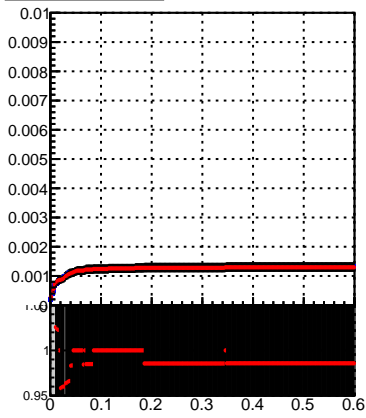

Efficiency vs. dz (PV)

Efficiency (tracking eff factorized out) vs. dz (PV)

Legend: Orig/DQM_orig_MS (black line with square markers), pixelLessOrig/DQM_mod_MS (red dashed line with square markers)