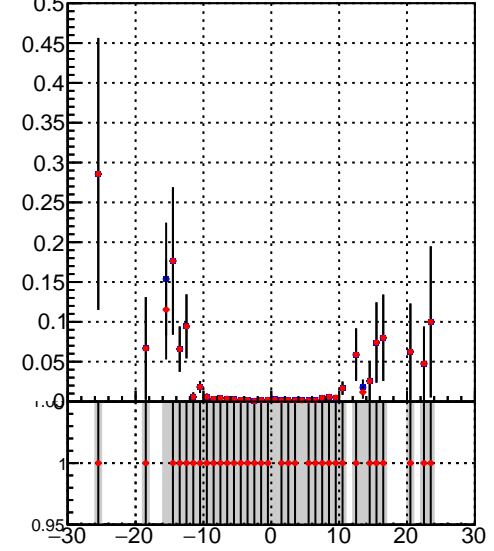

Efficiency vs vertpos**fake+duplicates vs vert r**
Efficiency vs sim PV z

 —●— Orig/DQM_orig_MS
 —●— pixelLessOrig/DQM_mod_MS

**Efficiency vs. sim PV z****fake+duplicates vs Sim. PV z**