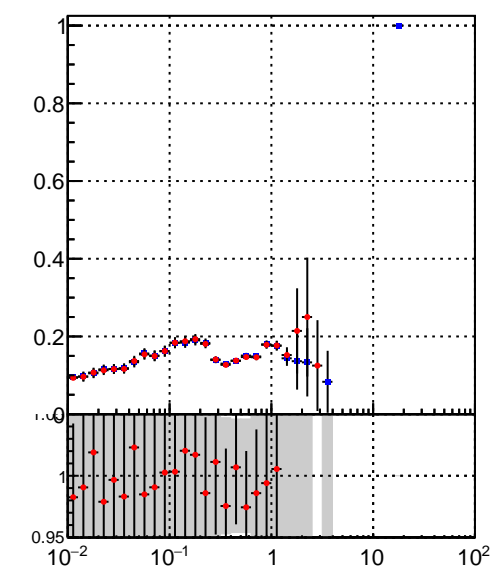

Efficiency vs vertpos**fake+duplicates vs vert r**
Efficiency vs sim PV z

 —●— Orig/DQM_orig_MS
 —●— pixelLessOrig/DQM_mod_MS

**Efficiency vs. sim PV z****fake+duplicates vs Sim. PV z**