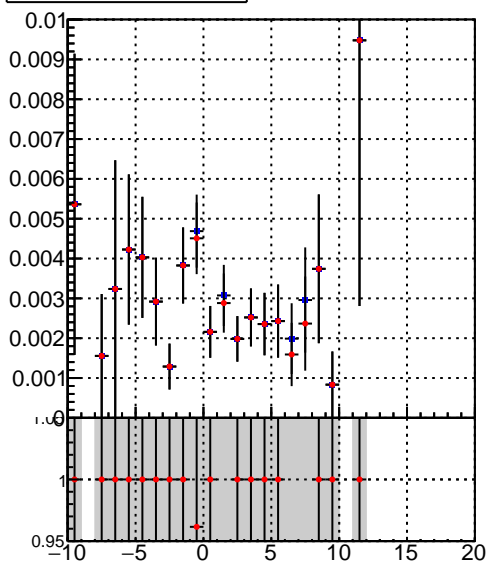

Efficiency vs vertpos**fake+duplicates vs vert r**
Efficiency vs sim PV z

 —●— Orig/DQM_orig_MS
 —●— pixelLessOrig/DQM_mod_MS

**Efficiency vs. sim PV z****fake+duplicates vs Sim. PV z**