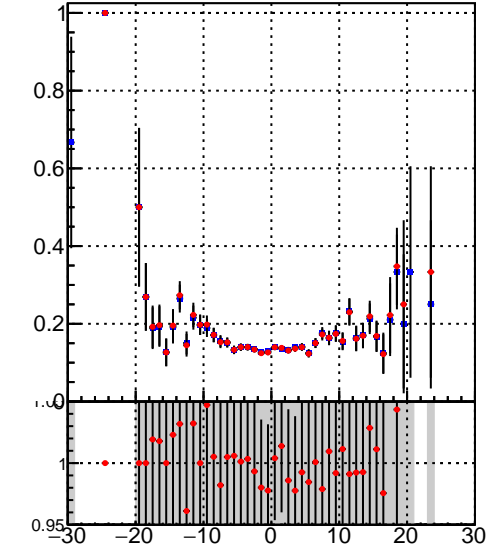

Efficiency vs vertpos**fake+duplicates vs vert r**
Efficiency vs sim PV z

 —●— Orig/DQM_orig_MS
 —●— pixelLessOrig/DQM_mod_MS

**Efficiency vs. sim PV z****fake+duplicates vs Sim. PV z**