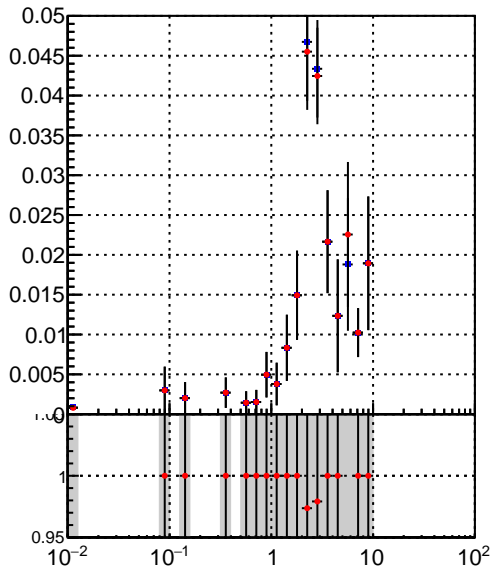

Efficiency vs vertpos**fake+duplicates vs vert r**
Efficiency vs sim PV z

 —●— Orig/DQM_orig_MS
 —●— pixelLessOrig/DQM_mod_MS

**Efficiency vs. sim PV z****fake+duplicates vs Sim. PV z**