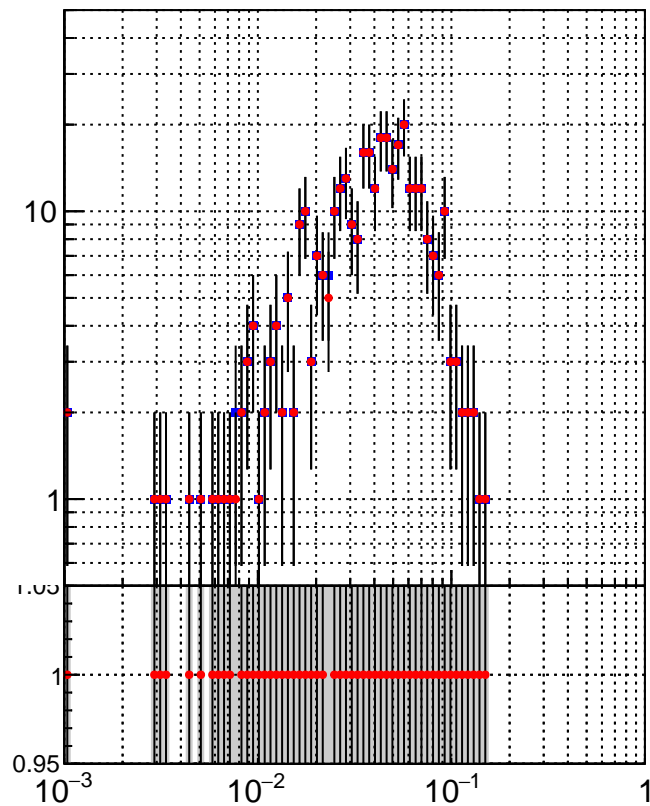

N of simulated tracks vs dR

N of associated tracks (simToReco) vs dR

N of simulated trac

- Orig/DQM_orig_MS
- pixelLessOrig/DQM_mod_MS