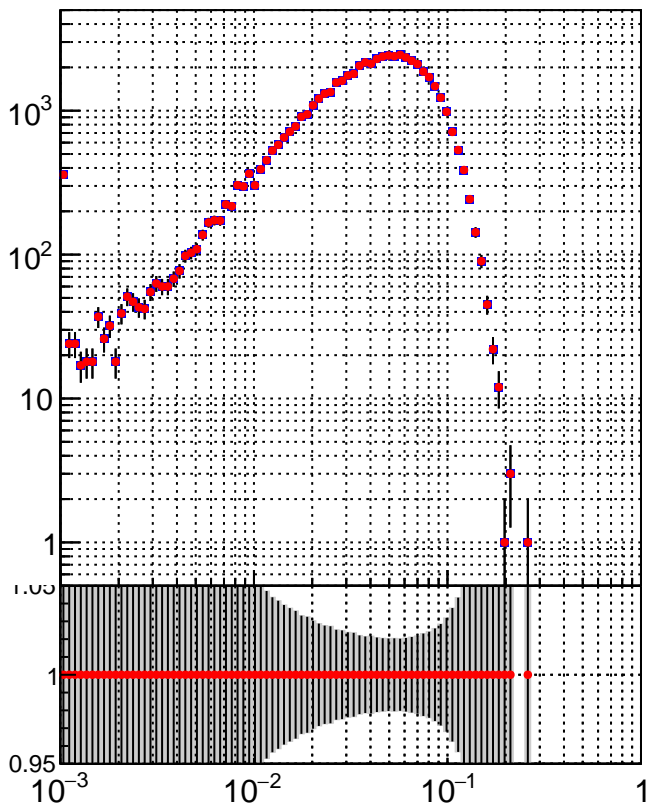

N of simulated tracks vs dR

N of associated tracks (simToReco) vs dR

N of simulated trac

- Orig/DQM_orig_MS
- pixelLessOrig/DQM_mod_MS