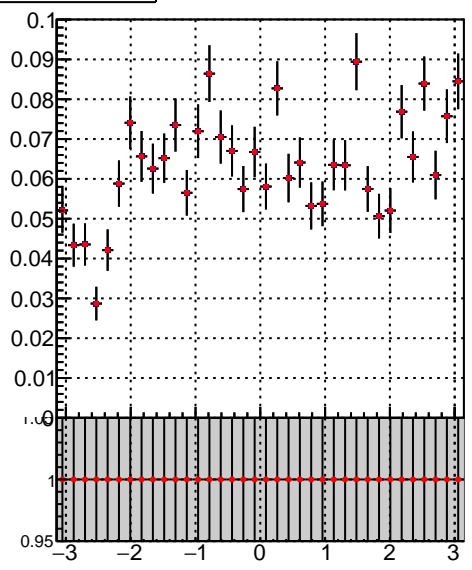

Efficiency vs p_T **fake+duplicates vs p_T** 

Legend:
 - blue square: Orig/DQM_orig_MS
 - red circle: pixelLessOrig/DQM_mod_MS

**Efficiency vs ϕ** **fake+duplicates vs ϕ** 