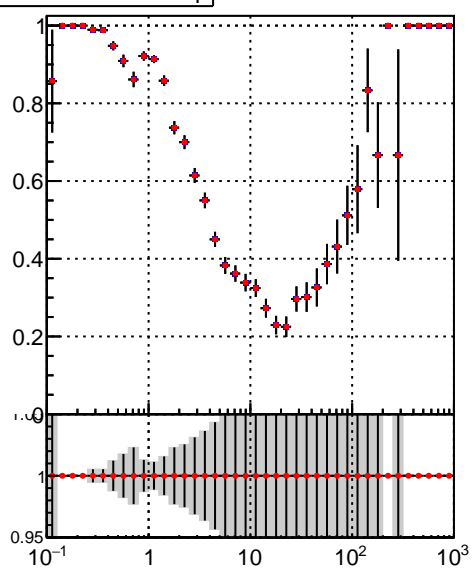

Efficiency vs p_T **fake+duplicates vs p_T** 

Legend:
 - blue square: Orig/DQM_orig_MS
 - red circle: pixelLessOrig/DQM_mod_MS

**Efficiency vs ϕ** **fake+duplicates vs ϕ** 