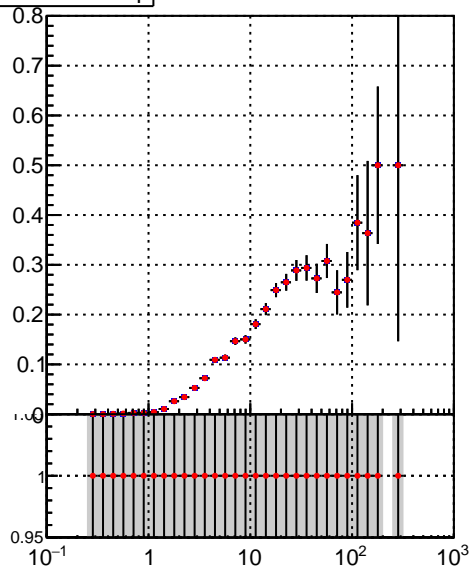

Efficiency vs p_T **fake+duplicates vs p_T** 

Legend:
 - blue square: Orig/DQM_orig_MS
 - red circle: pixelLessOrig/DQM_mod_MS

**Efficiency vs ϕ** **fake+duplicates vs ϕ** 