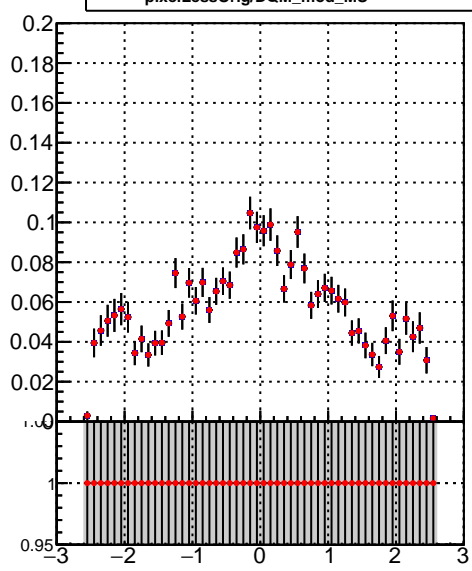

Efficiency vs p_T **fake+duplicates vs p_T** 

Legend:
 - blue square: Orig/DQM_orig_MS
 - red circle: pixelLessOrig/DQM_mod_MS

**Efficiency vs ϕ** **fake+duplicates vs ϕ** 