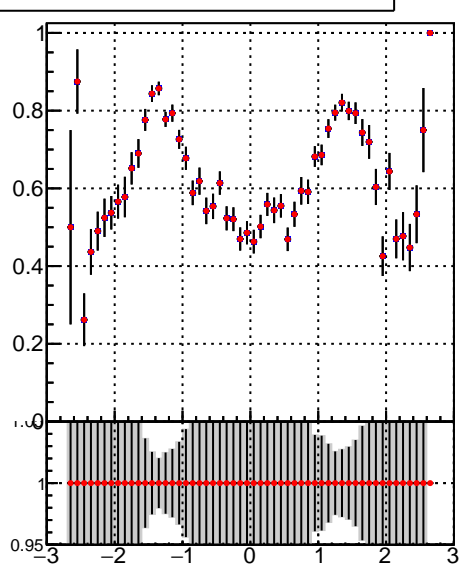

Efficiency vs p_T **fake+duplicates vs p_T** 

Legend:
 - blue square: Orig/DQM_orig_MS
 - red circle: pixelLessOrig/DQM_mod_MS

**Efficiency vs ϕ** **fake+duplicates vs ϕ** 