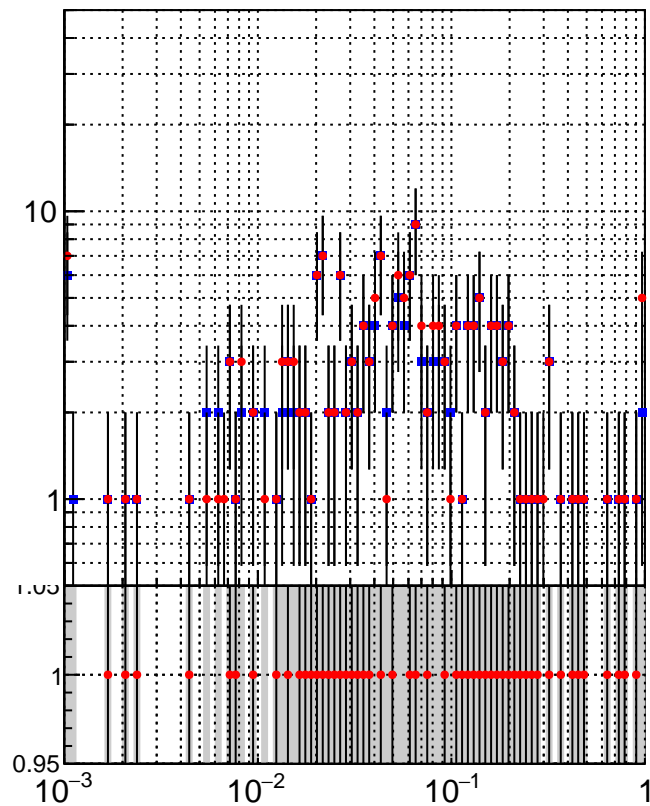

N of simulated tracks vs dR

N of associated tracks (simToReco) vs dR

N of simulated trac

■ Orig/DQM_orig_MS
■ pixelLessOrig/DQM_mod_MS