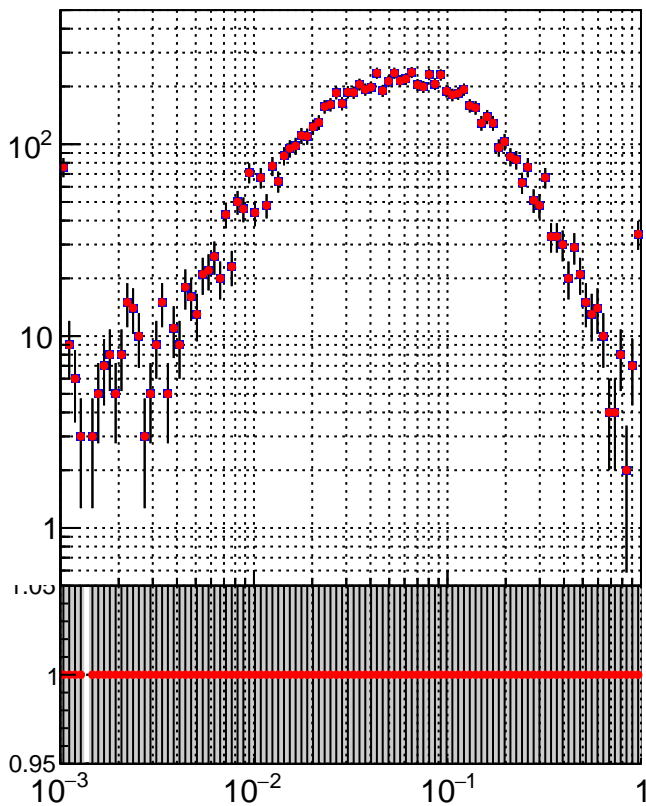

N of simulated tracks vs dR

N of associated tracks (simToReco) vs dR

N of simulated trac

■ Orig/DQM_orig_MS
■ pixelLessOrig/DQM_mod_MS