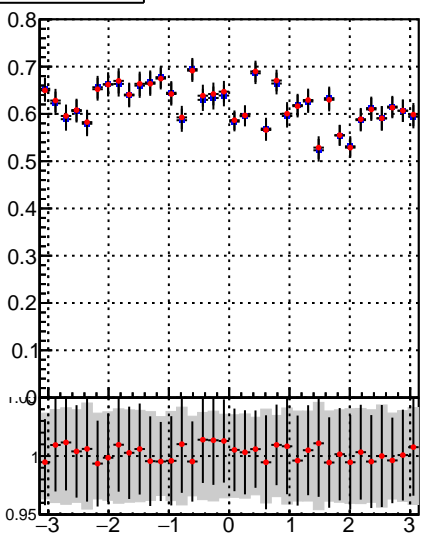

**Fake rate vs  $p_T$** **Duplicates Rate vs  $p_T$** **Pileup rate vs  $p_T$** 

Legend:  
 —■— Orig/DQM\_orig\_MS  
 —●— pixellLessOrig/DQM\_mod\_MS

**Fake rate vs  $\phi$** **Duplicates Rate vs  $\phi$** **Pileup rate vs  $\phi$** 