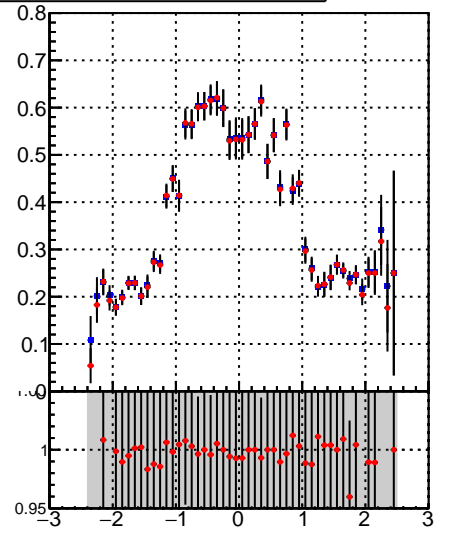

**Fake rate vs  $p_T$** **Duplicates Rate vs  $p_T$** **Pileup rate vs  $p_T$** 

Legend:  
 —■— Orig/DQM\_orig\_MS  
 —●— pixellLessOrig/DQM\_mod\_MS

**Fake rate vs  $\phi$** **Duplicates Rate vs  $\phi$** **Pileup rate vs  $\phi$** 