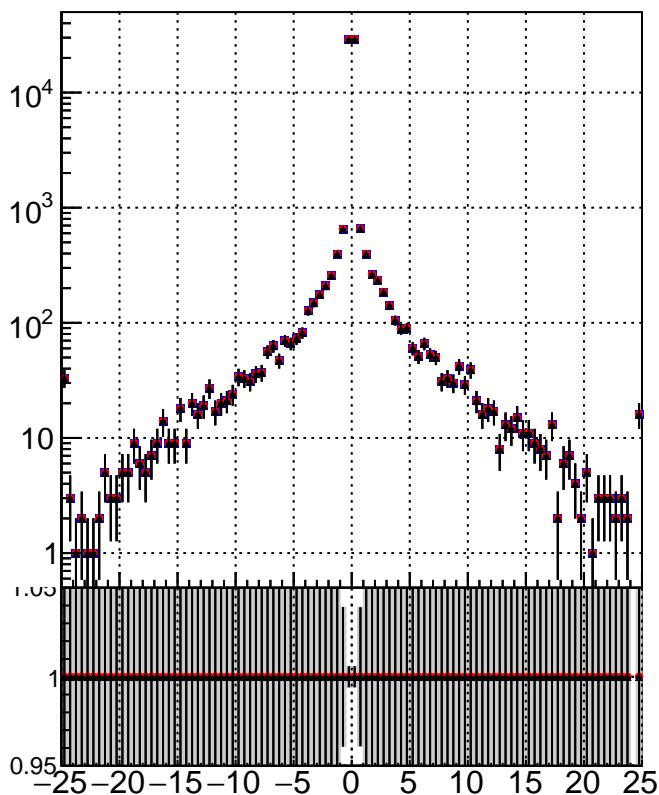

N of simulated tracks vs dxy

N of associated tracks (simToReco) vs dxy

N of simulated track

- Orig/DQM_orig_MS
- pixelLessOrig/DQM_mod_MS
- pixelLess/DQM_mod_MS