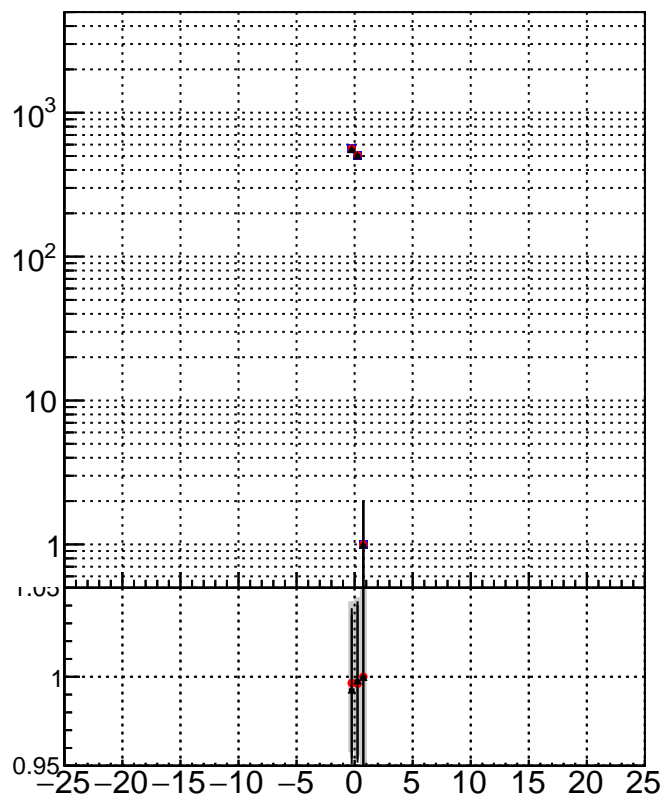

N of simulated tracks vs dxy

N of associated tracks (simToReco) vs dxy

N of simulated track

- Orig/DQM_orig_MS
- pixelLessOrig/DQM_mod_MS
- pixelLess/DQM_mod_MS