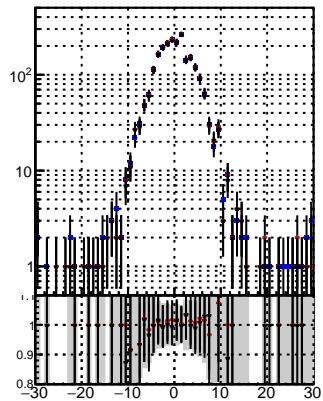

N of reco track vs dxy

N of associated (recoToSim) tracks vs dxy

N of associated (recoToSim) looper tracks vs dxy

N of reco track vs dz

N of associated (recoToSim) tracks vs dz

N of associated (recoToSim) looper tracks vs dz