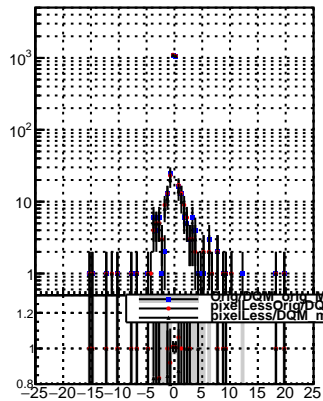

N of reco track vs dxy

N of associated (recoToSim) tracks vs dxy

N of associated (recoToSim) looper tracks vs dxy

N of reco track vs dz

N of associated (recoToSim) tracks vs dz

N of associated (recoToSim) looper tracks vs dz